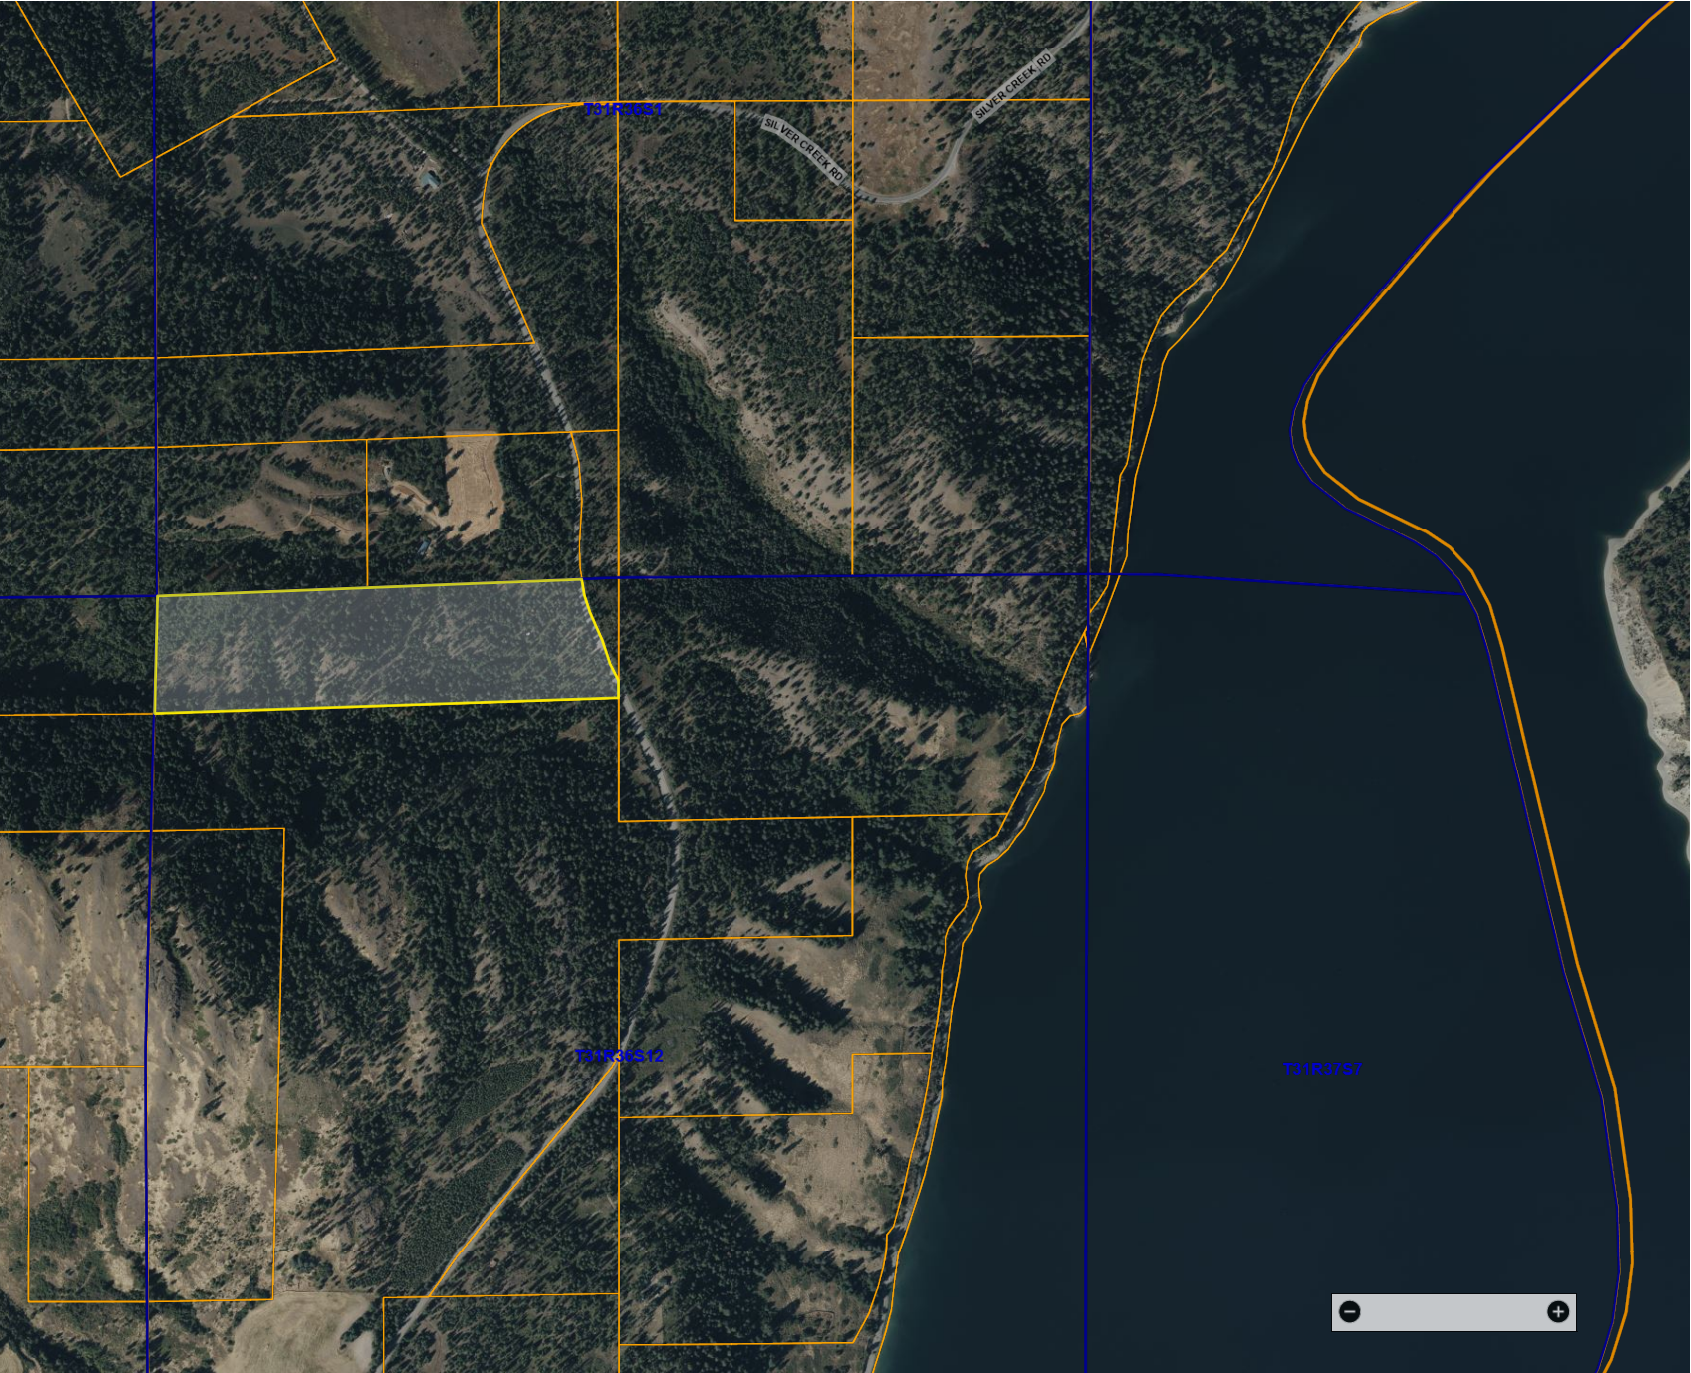

<< < > >>

Distance Area Edit Last Clear

**Search**

Examples:  
 Parcel: 23801511001000  
 Address: 457 E 14th  
 Owner: Jackson

MAP IS FOR INFORMATIONAL PURPOSES  
 ONLY DATA MAY NOT BE CURRENT.

63112210001000  
 WALKER, EDWARD & JENNY

Legend

< 48.2078N, 118.2060W Scale: 1: 6,017

About Print Zoom Tiles