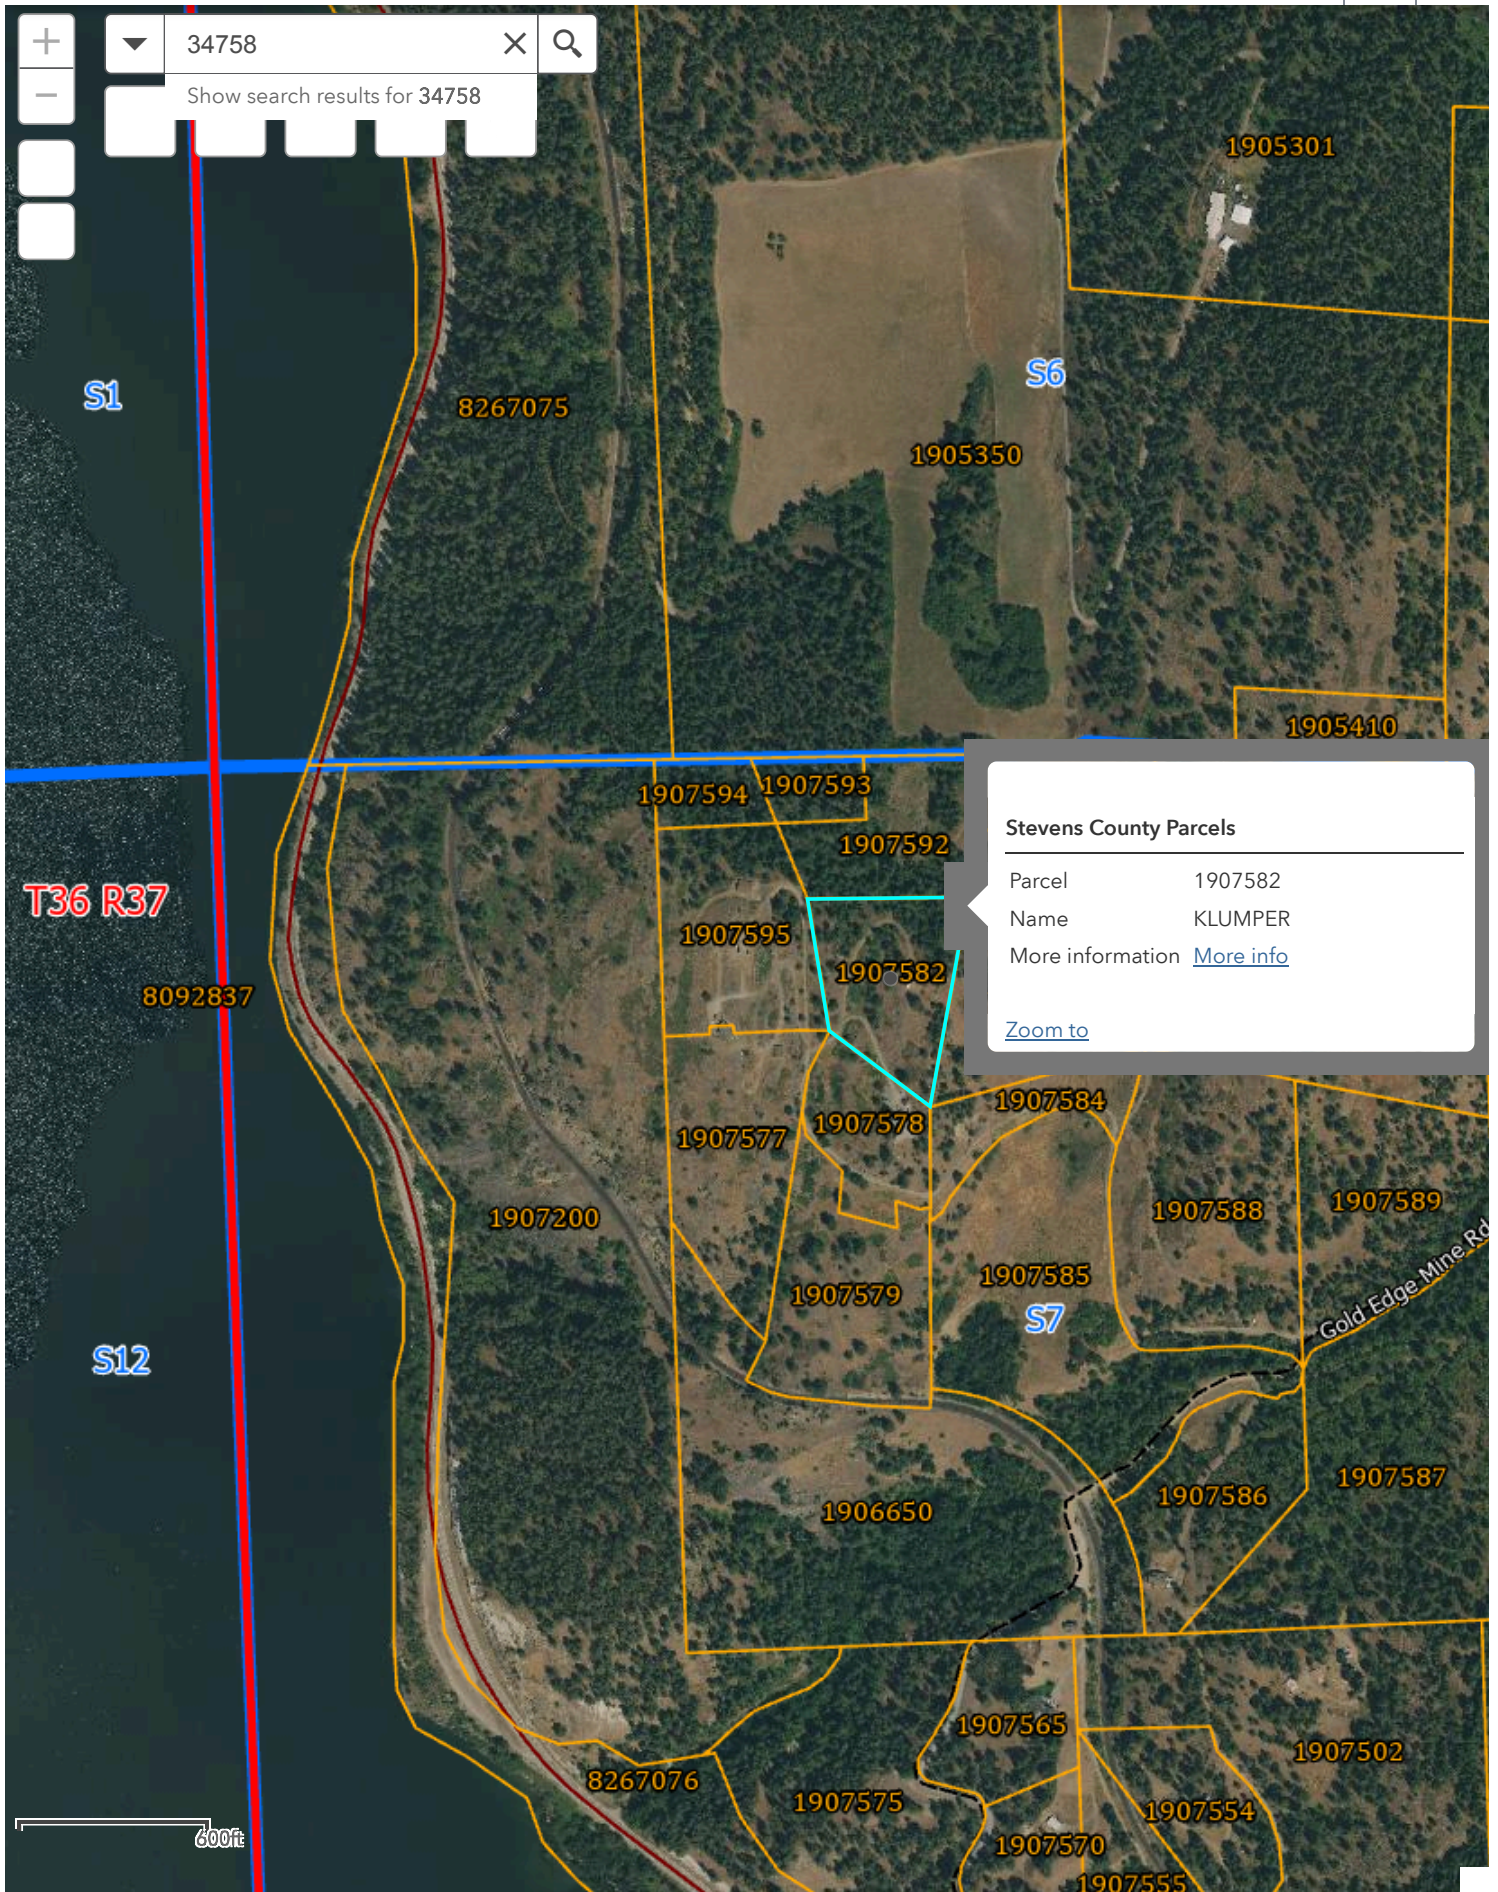

Stevens County Parcel Map

This site is down for updates between 12am and 2am daily.

Stevens County Parcels

Parcel	1907582
Name	KLUMPER
More information	More info

[Zoom to](#)