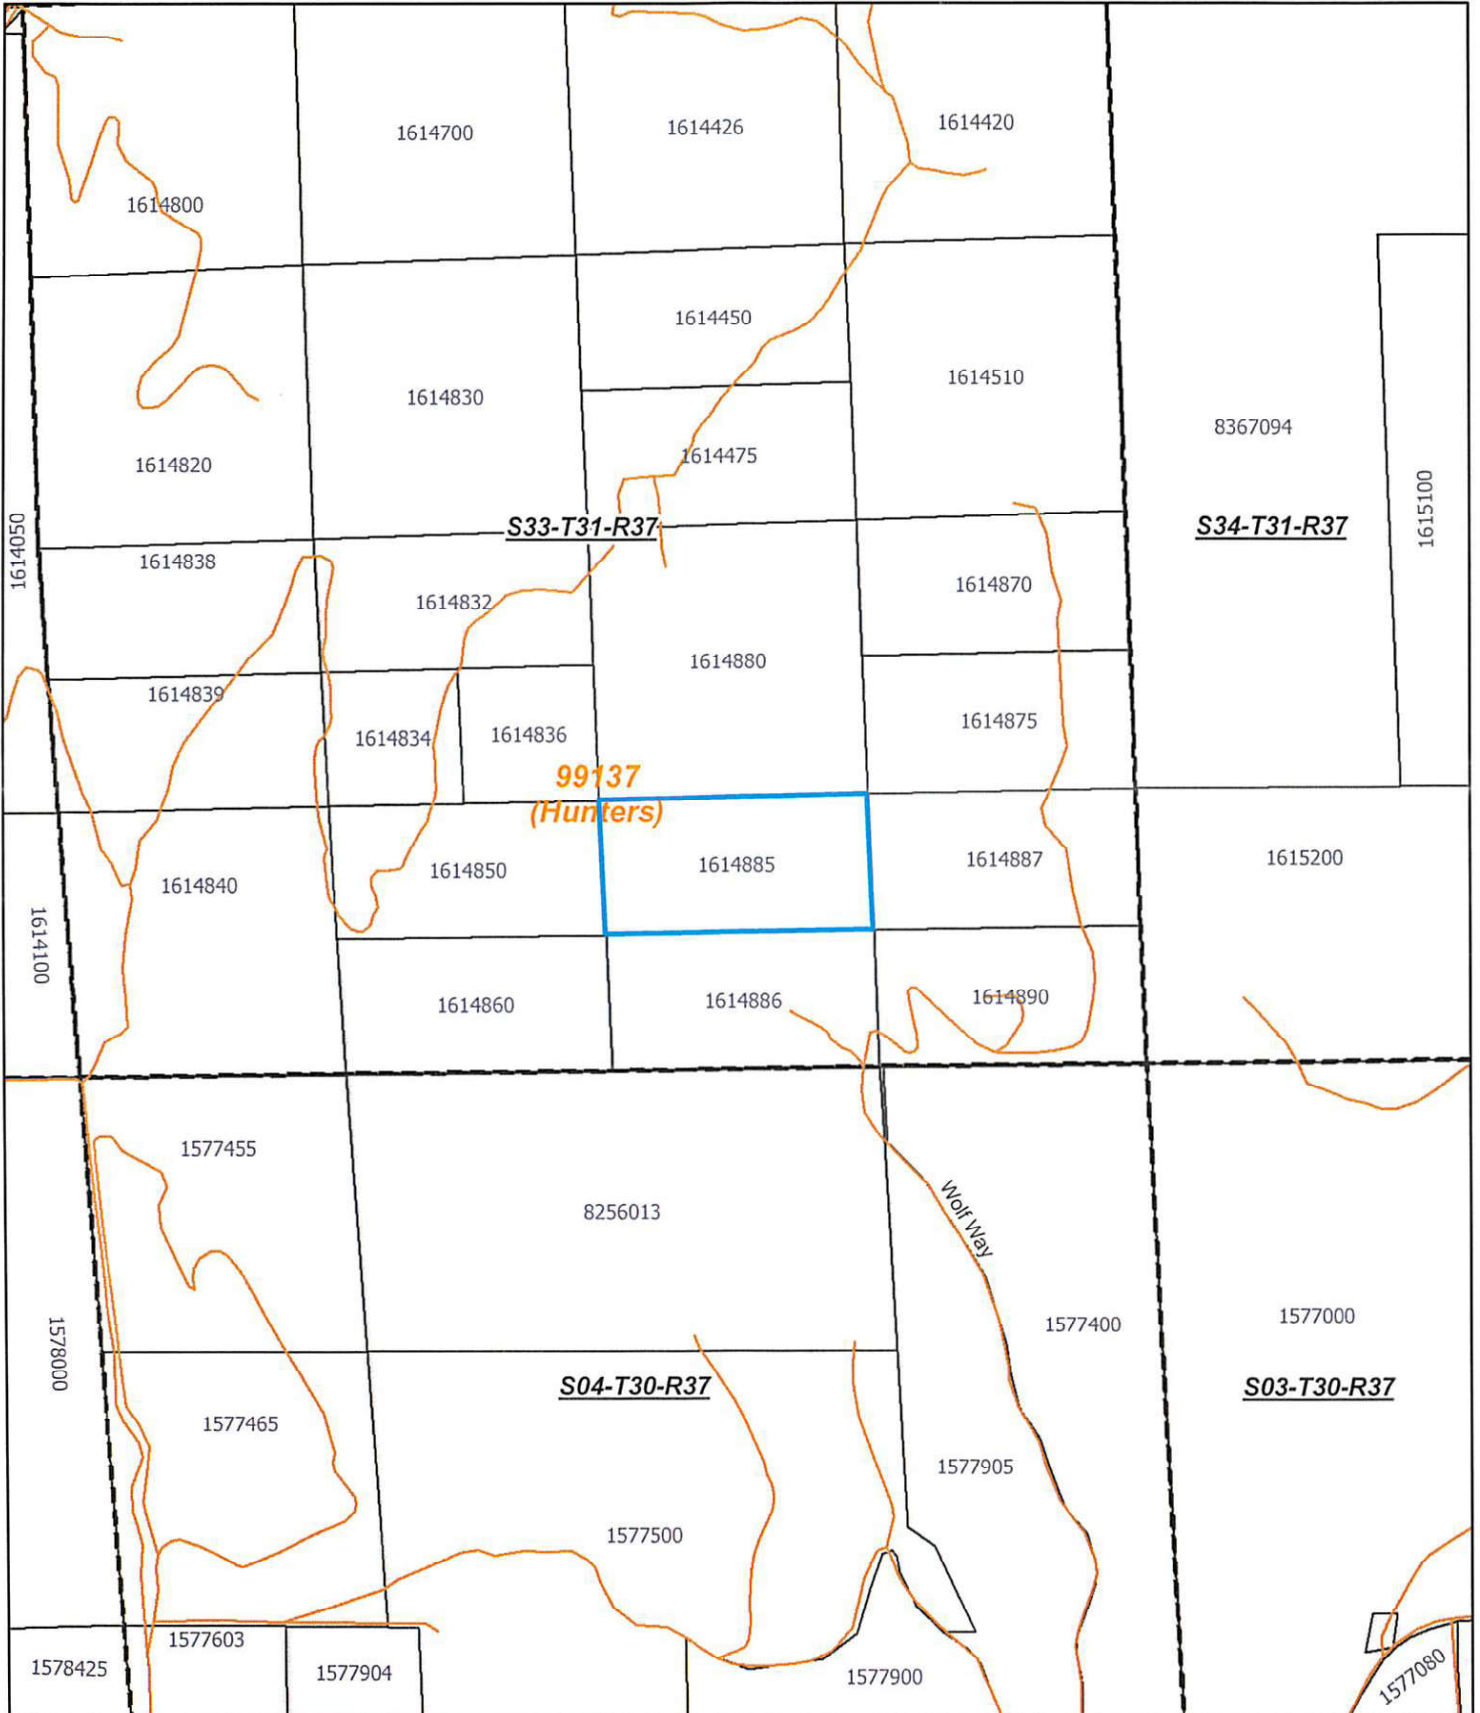

Stevens County Title Company

280 S Oak - 100 E Birch, Colville, WA 99114
(Ph) 509-684-4589 - (Fx) 509-684-5448

0 340 680 1,360 2,040 2,720 Feet

1 inch = 900 feet

This sketch is furnished for your information only. The Company has not surveyed the premises and assumes no liability for any inaccuracy therein.