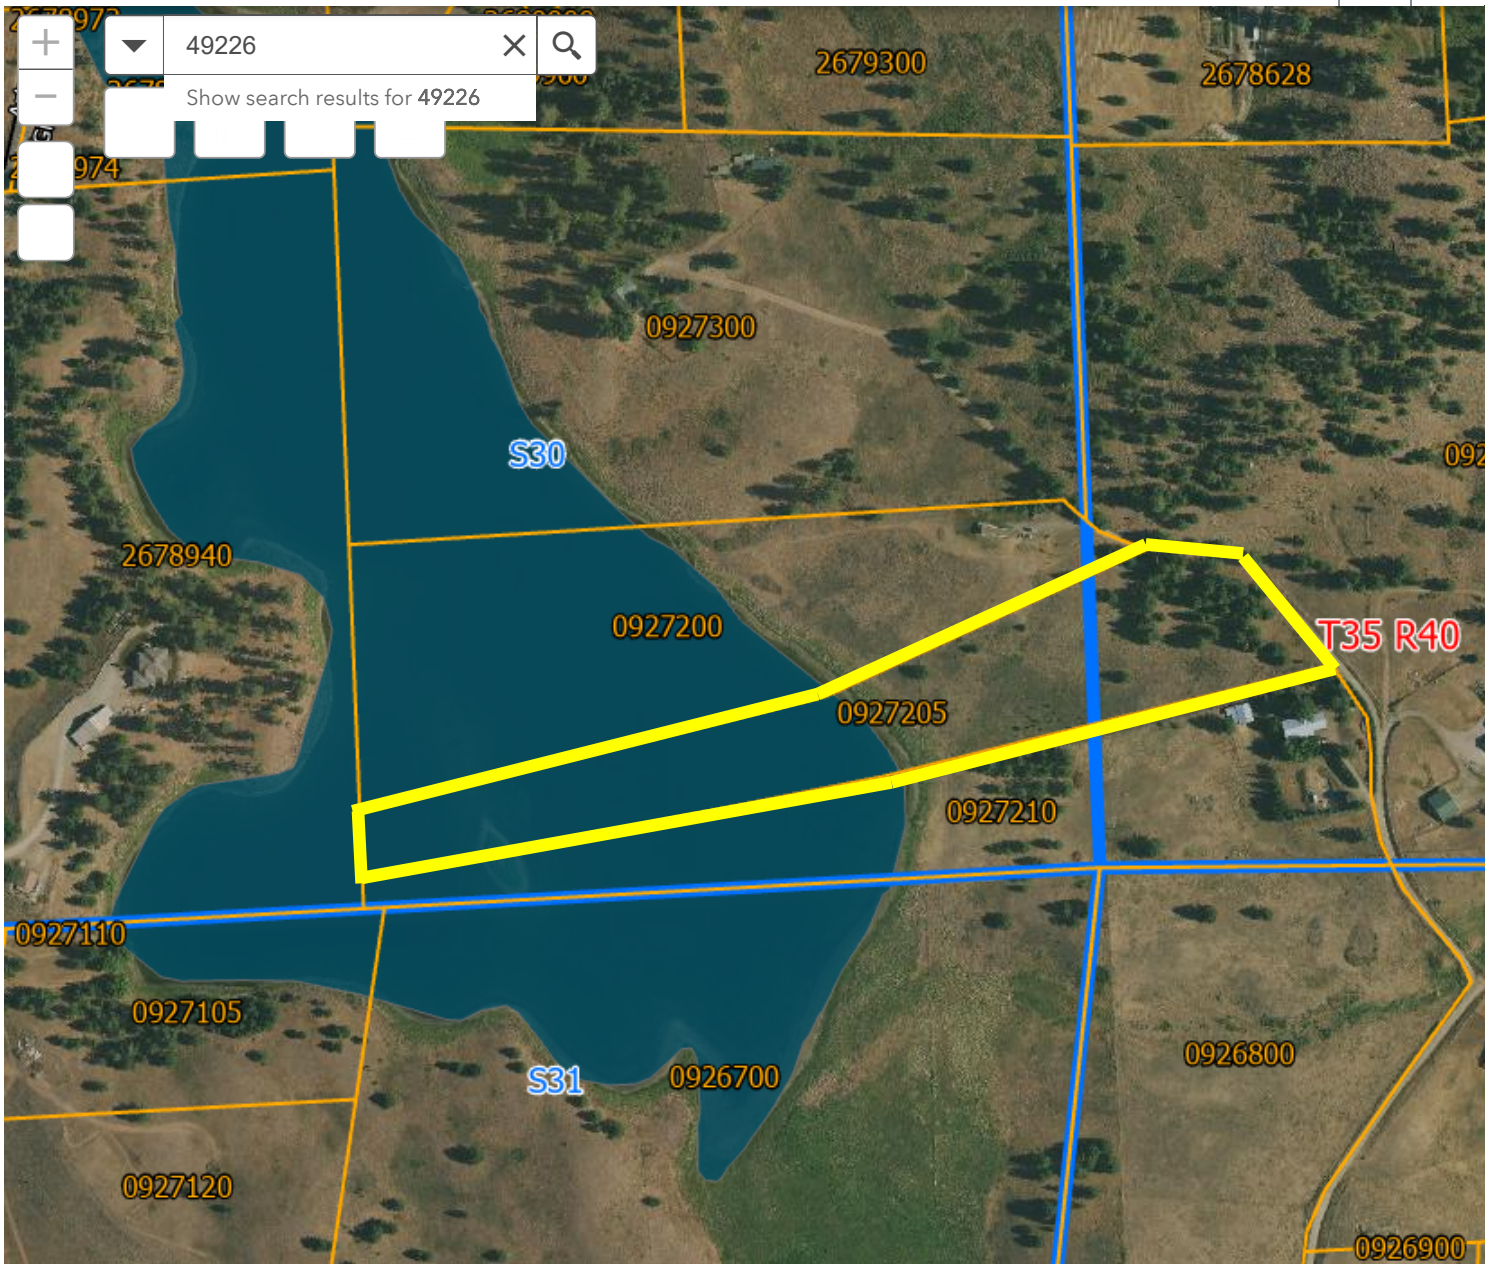

# Stevens County Parcel Map

This site is down for updates between 12am and 2am daily.

300ft

2,374,974.254 560,581.792 Feet