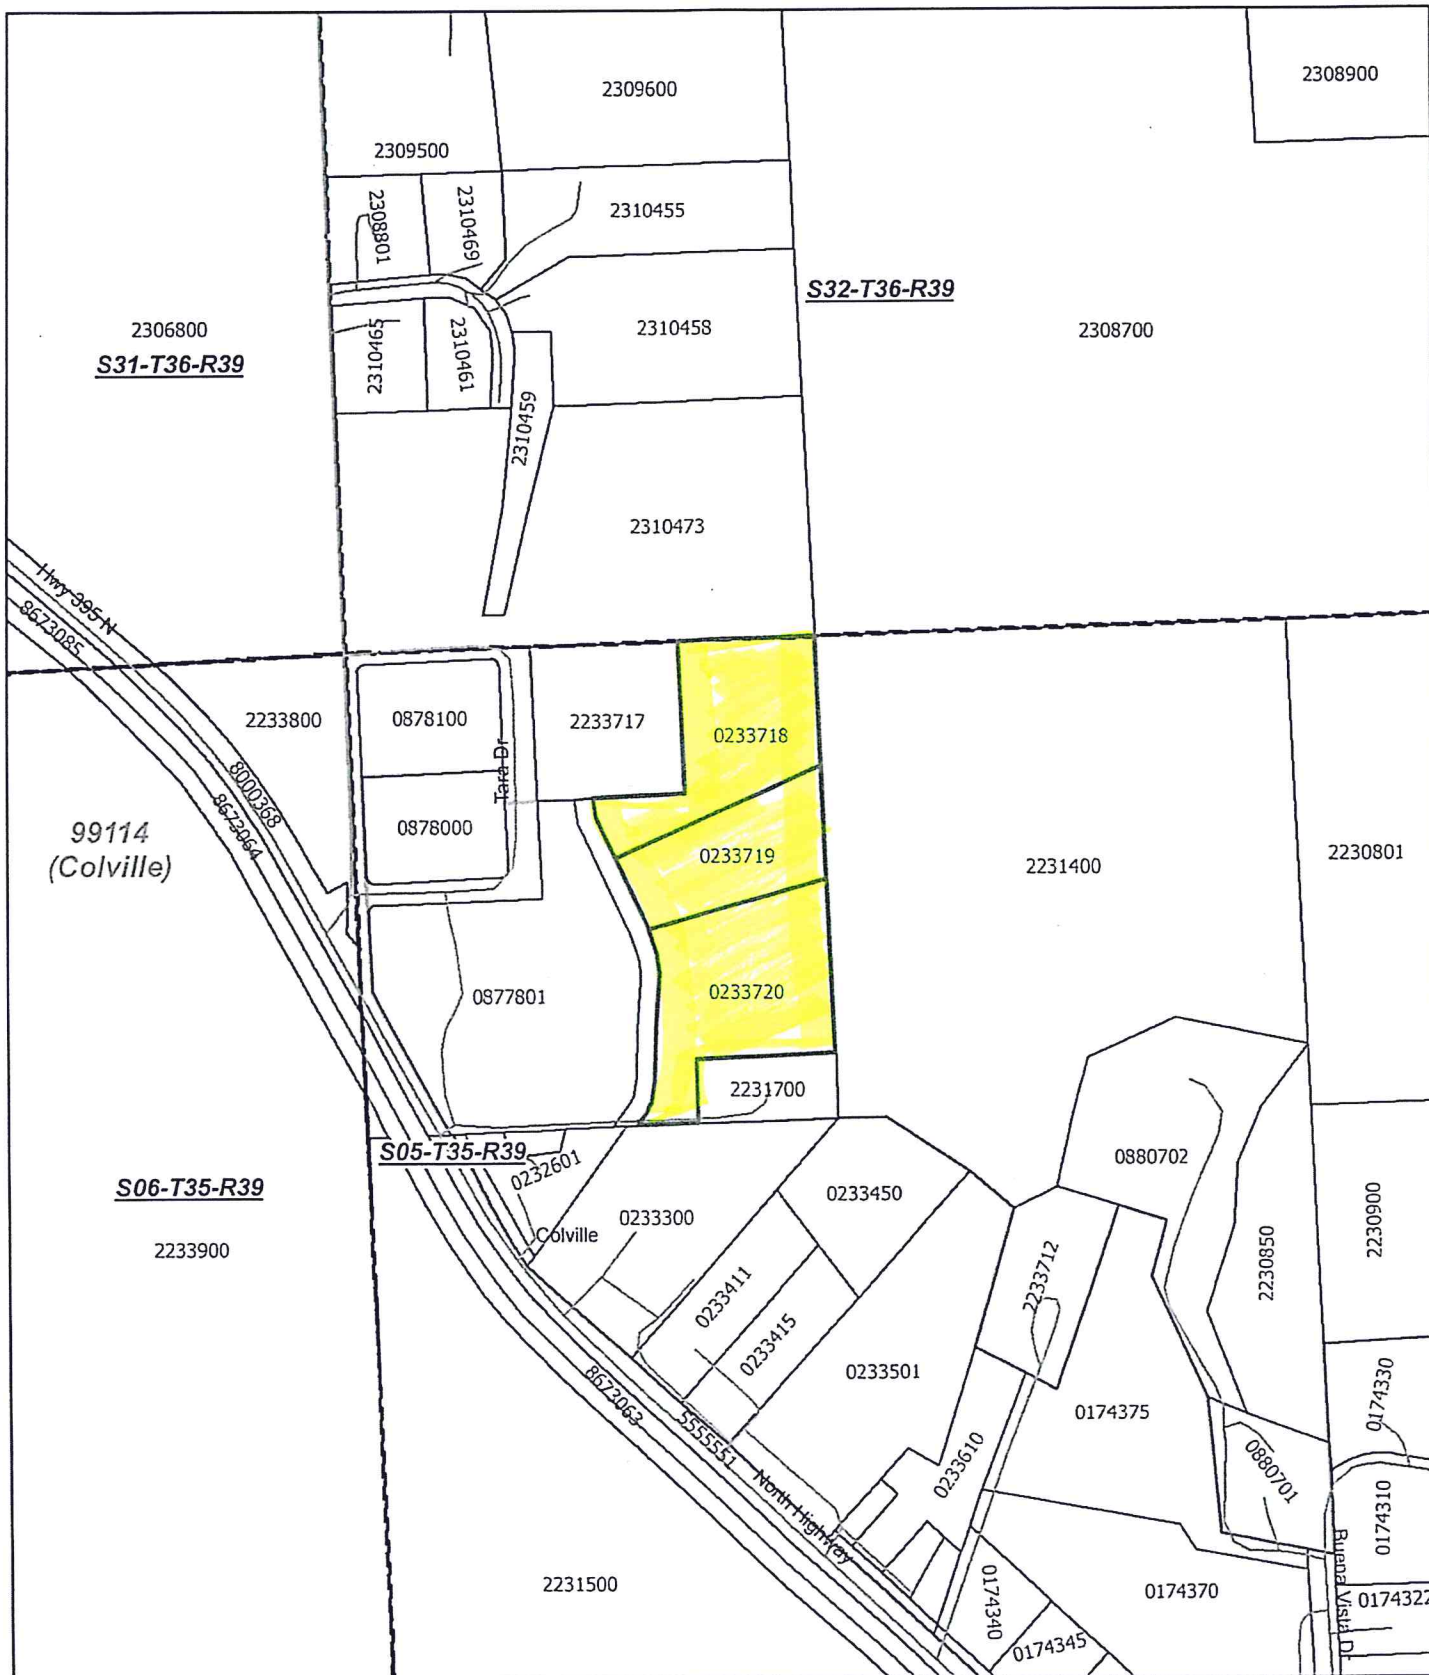

# Stevens County Title Company

280 S Oak - 100 E Birch, Colville, WA 99114  
(Ph) 509-684-4589 - (Fx) 509-684-5448

0 187.5375 750 1,125 1,500 Feet

1 inch = 500 feet

This sketch is furnished for your information only. The Company has not surveyed the premises and assumes no liability for any inaccuracy therein.