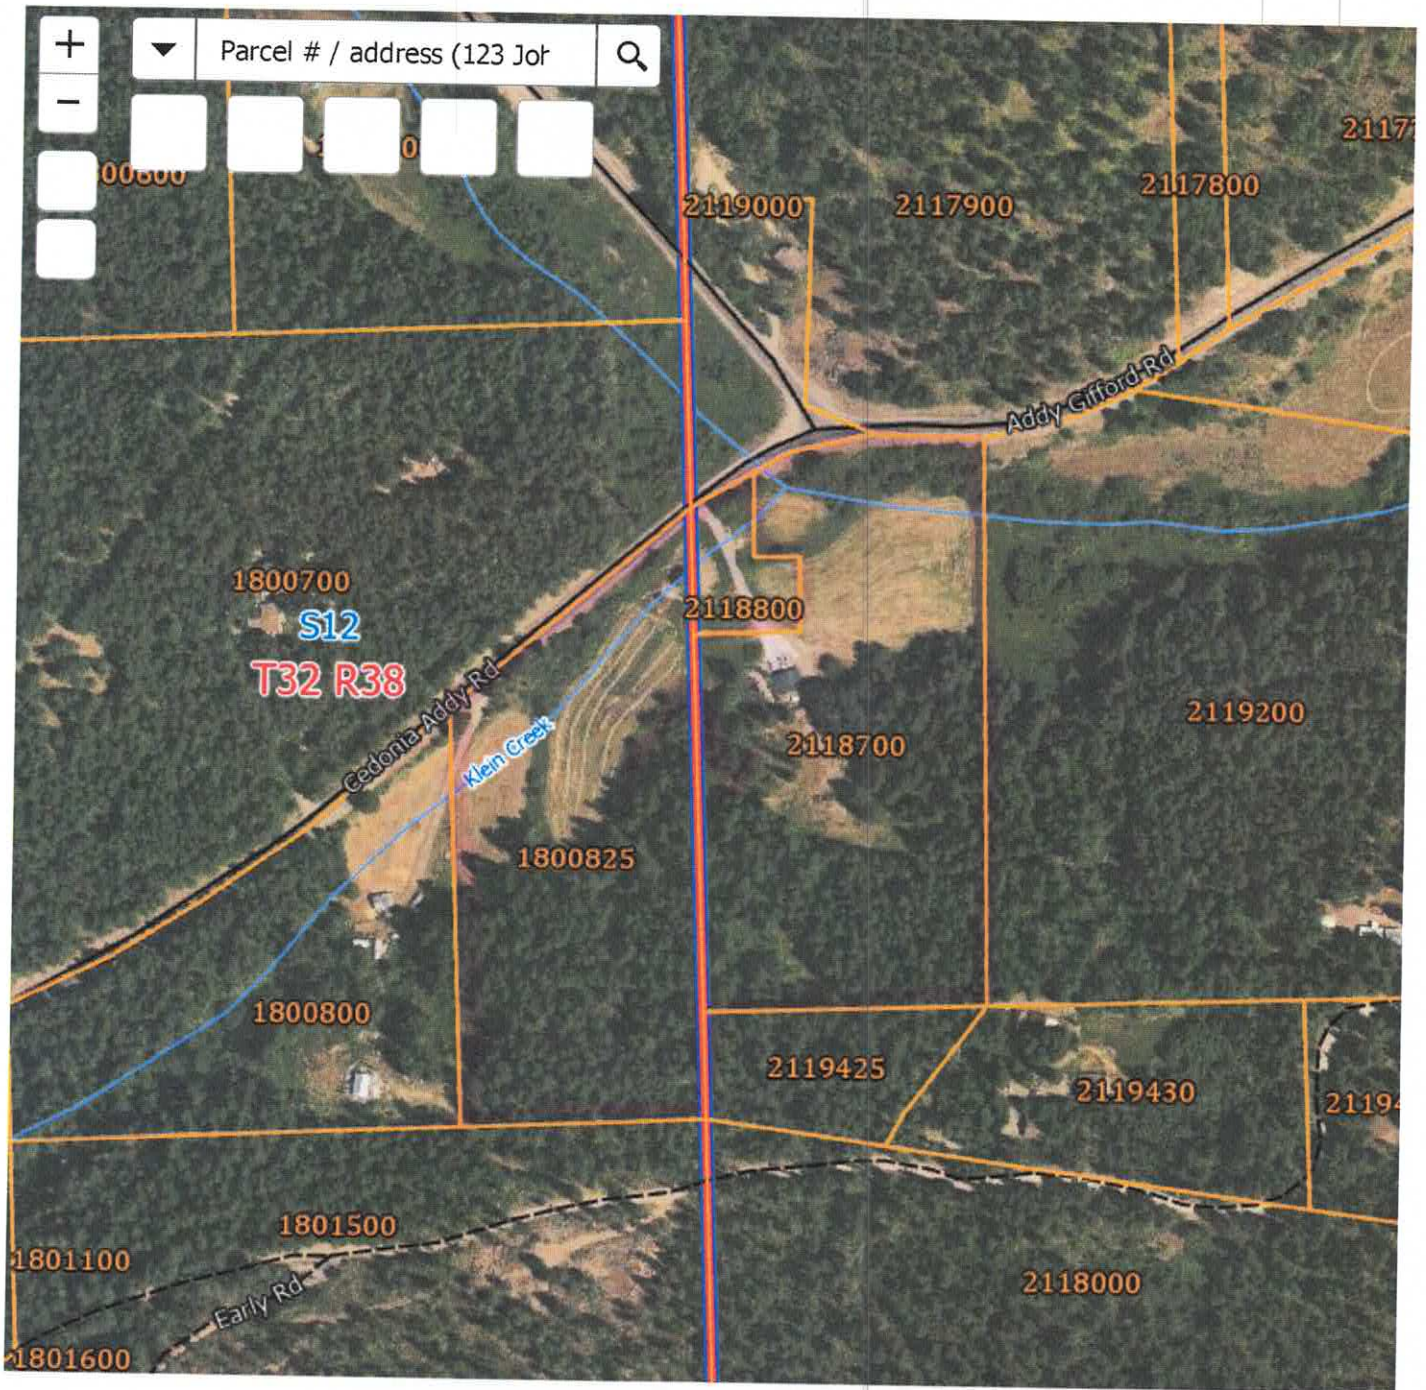

Stevens County Parcel Map

This site is down for updates between 12am and 2am

Stevens County Title Company

280 S Oak - 100 E Birch, Colville, WA 99114
(Ph) 509-684-4589 - (Fx) 509-684-5448

0 112.5225 450 675 900 Feet

1 inch = 300 feet

This sketch is furnished for your information only. The Company has not surveyed the premises and assumes no liability for any inaccuracy therein.