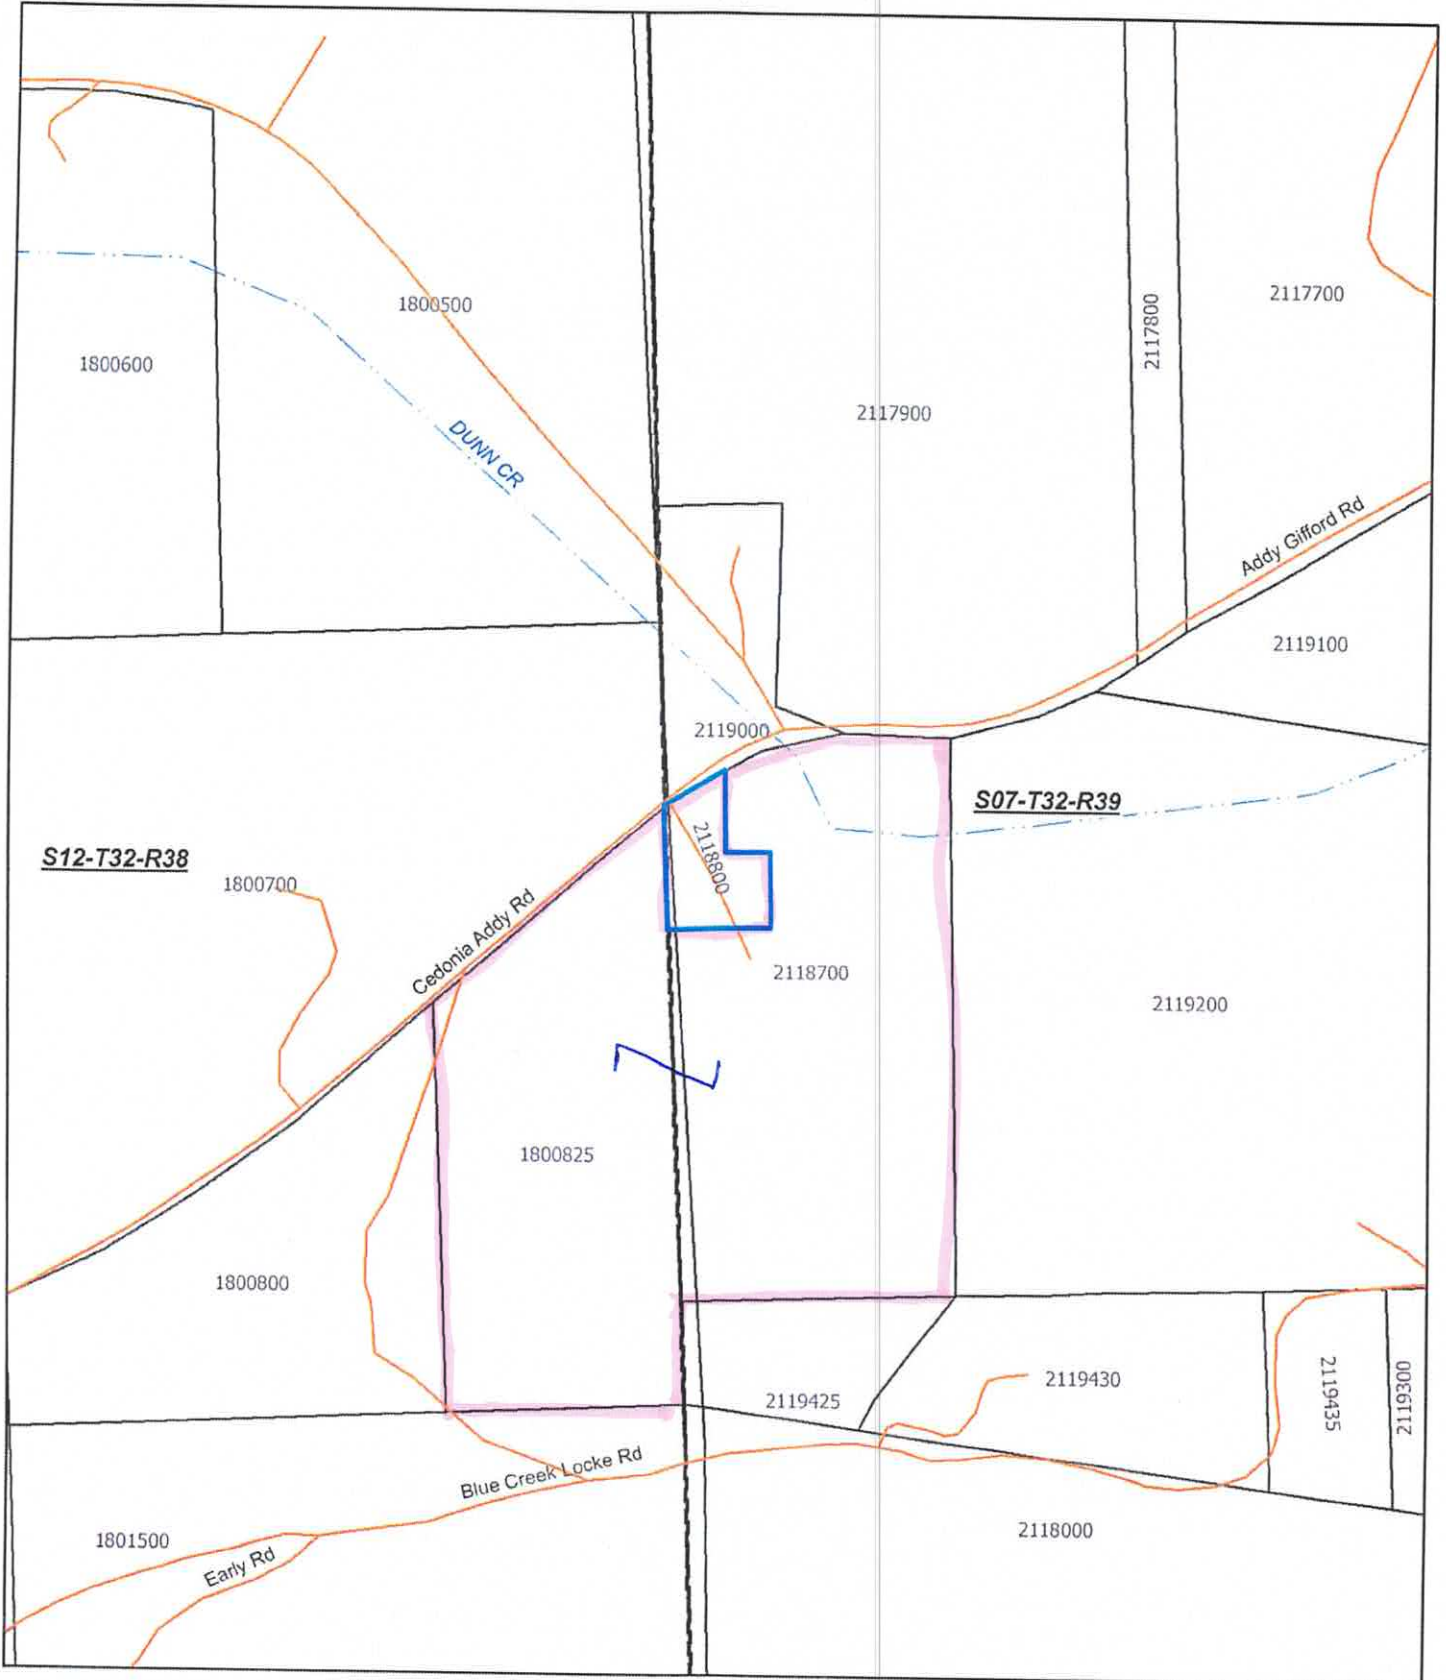

Stevens County Parcel Map

This site is down for updates between 12am and 2am

Stevens County Title Company

280 S Oak - 100 E Birch, Colville, WA 99114
(Ph) 509-684-4589 - (Fx) 509-684-5448

0 112.5225 450 675 900 Feet

1 inch = 300 feet

This sketch is furnished for your information only. The Company has not surveyed the premises and assumes no liability for any inaccuracy therein.