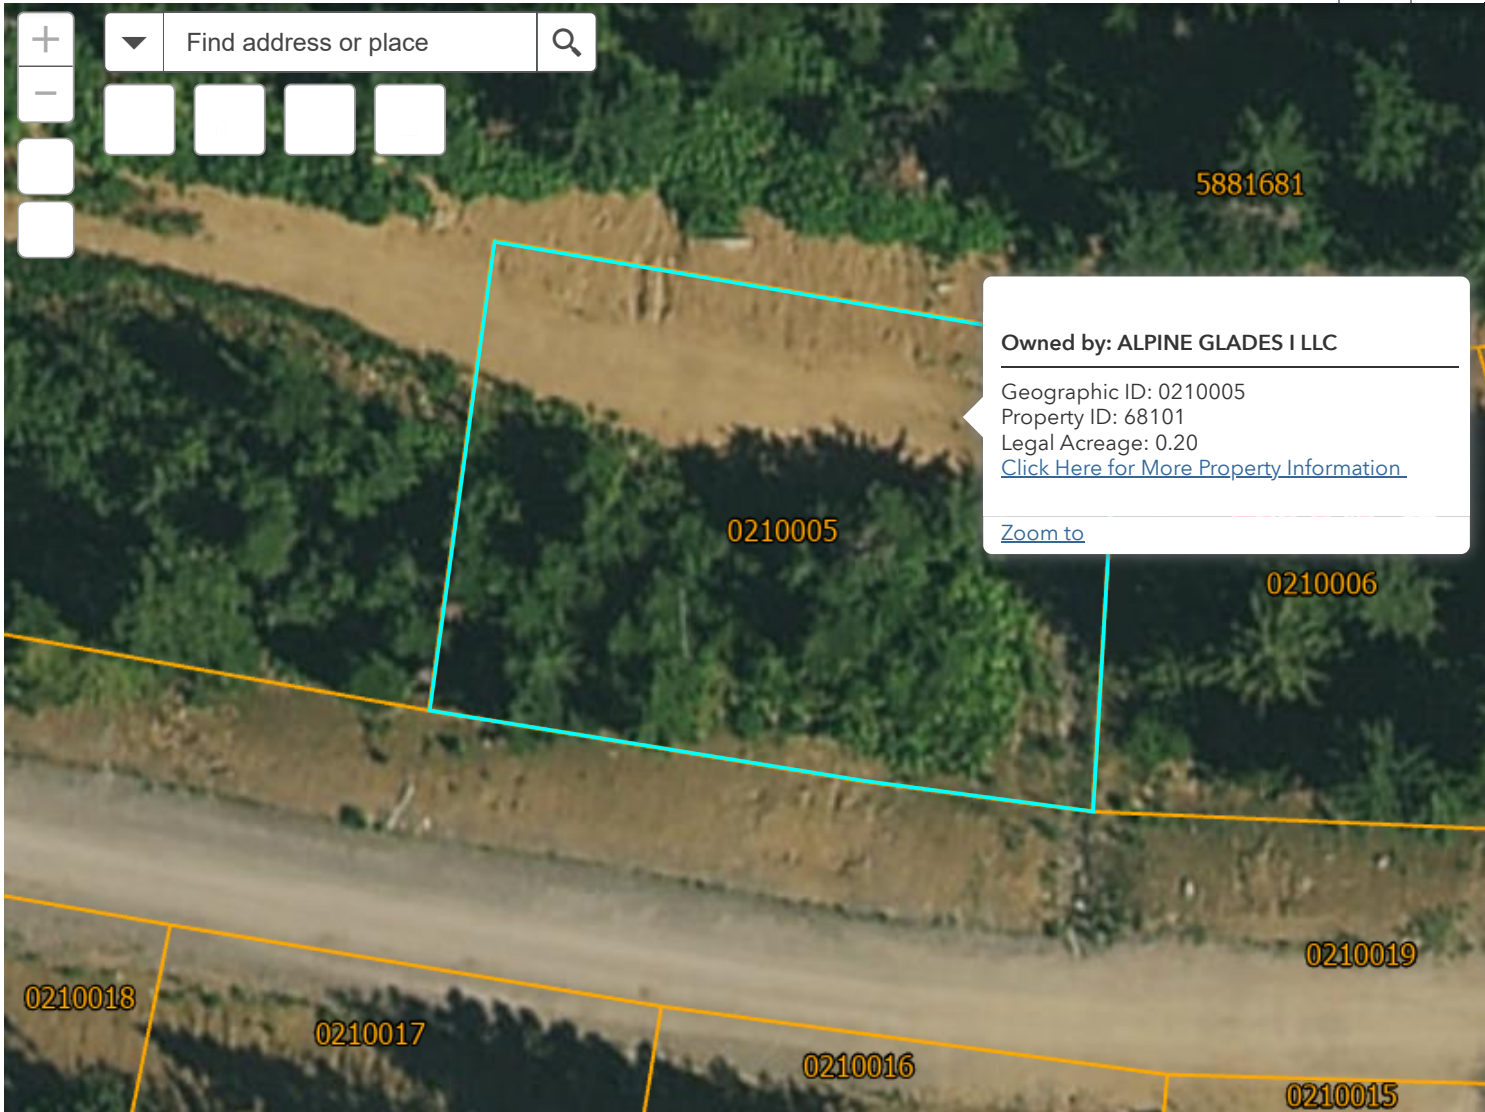

# Stevens County Parcel Map

This site is down for updates between 12am and 2am daily.

30ft

2,440,308.207 487,271.512 Feet