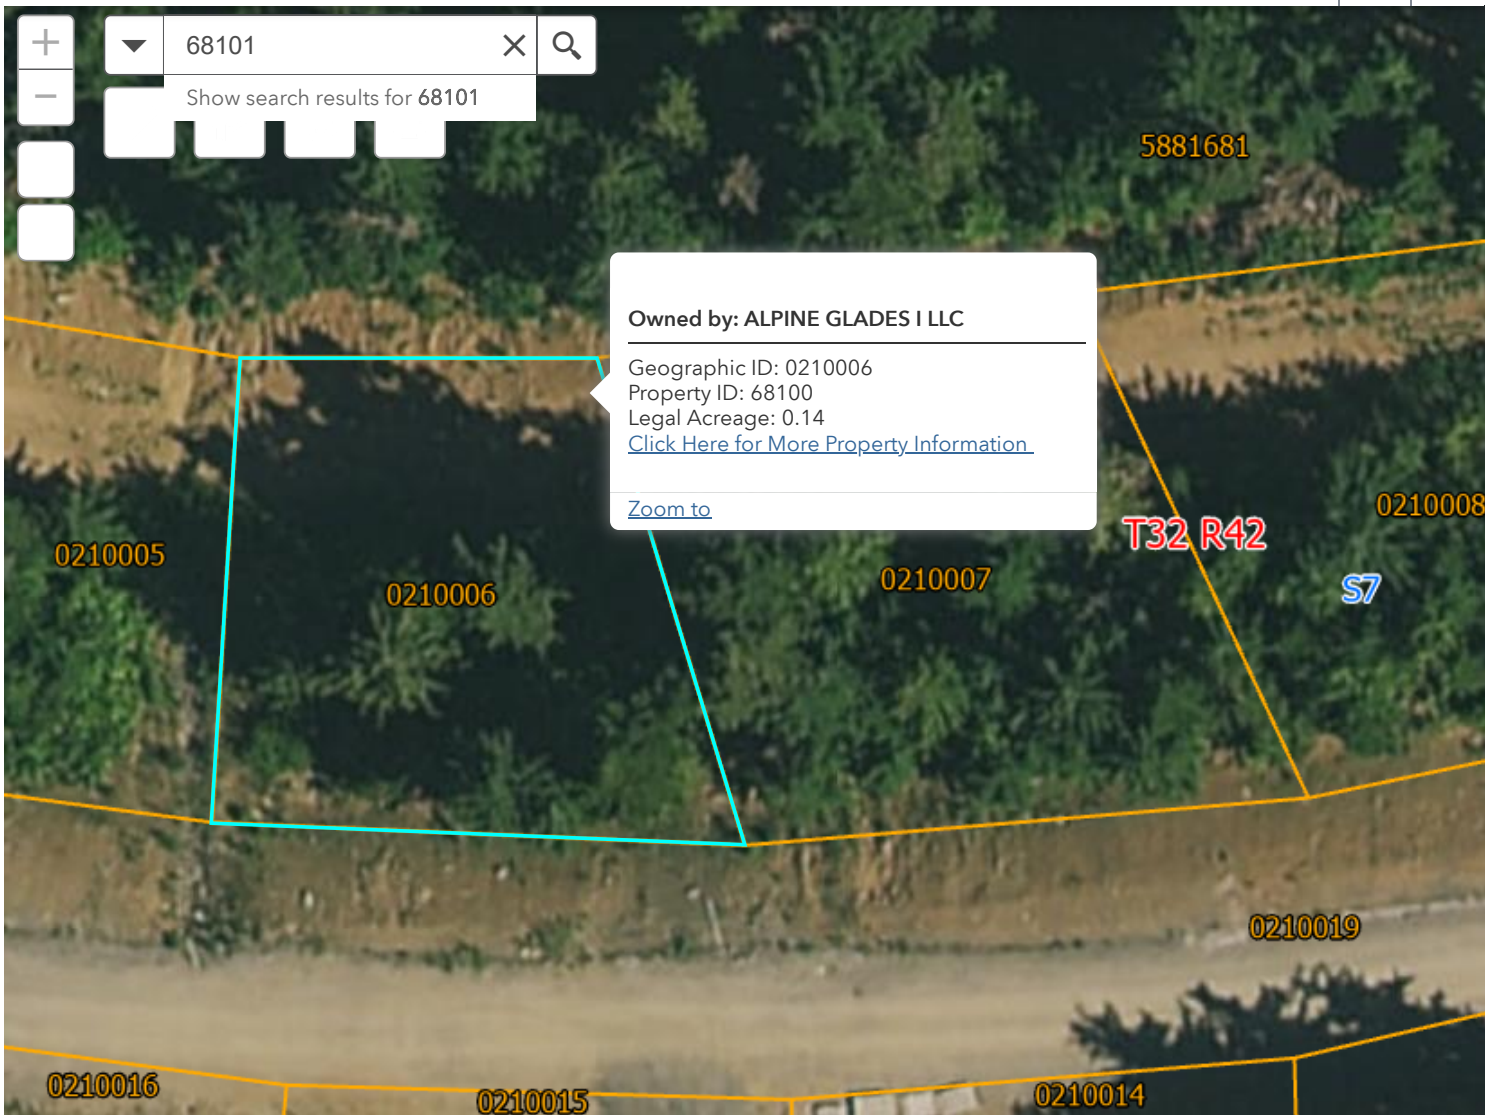

Stevens County Parcel Map

This site is down for updates between 12am and 2am daily.

30ft

2,440,633.583 487,168.729 Feet