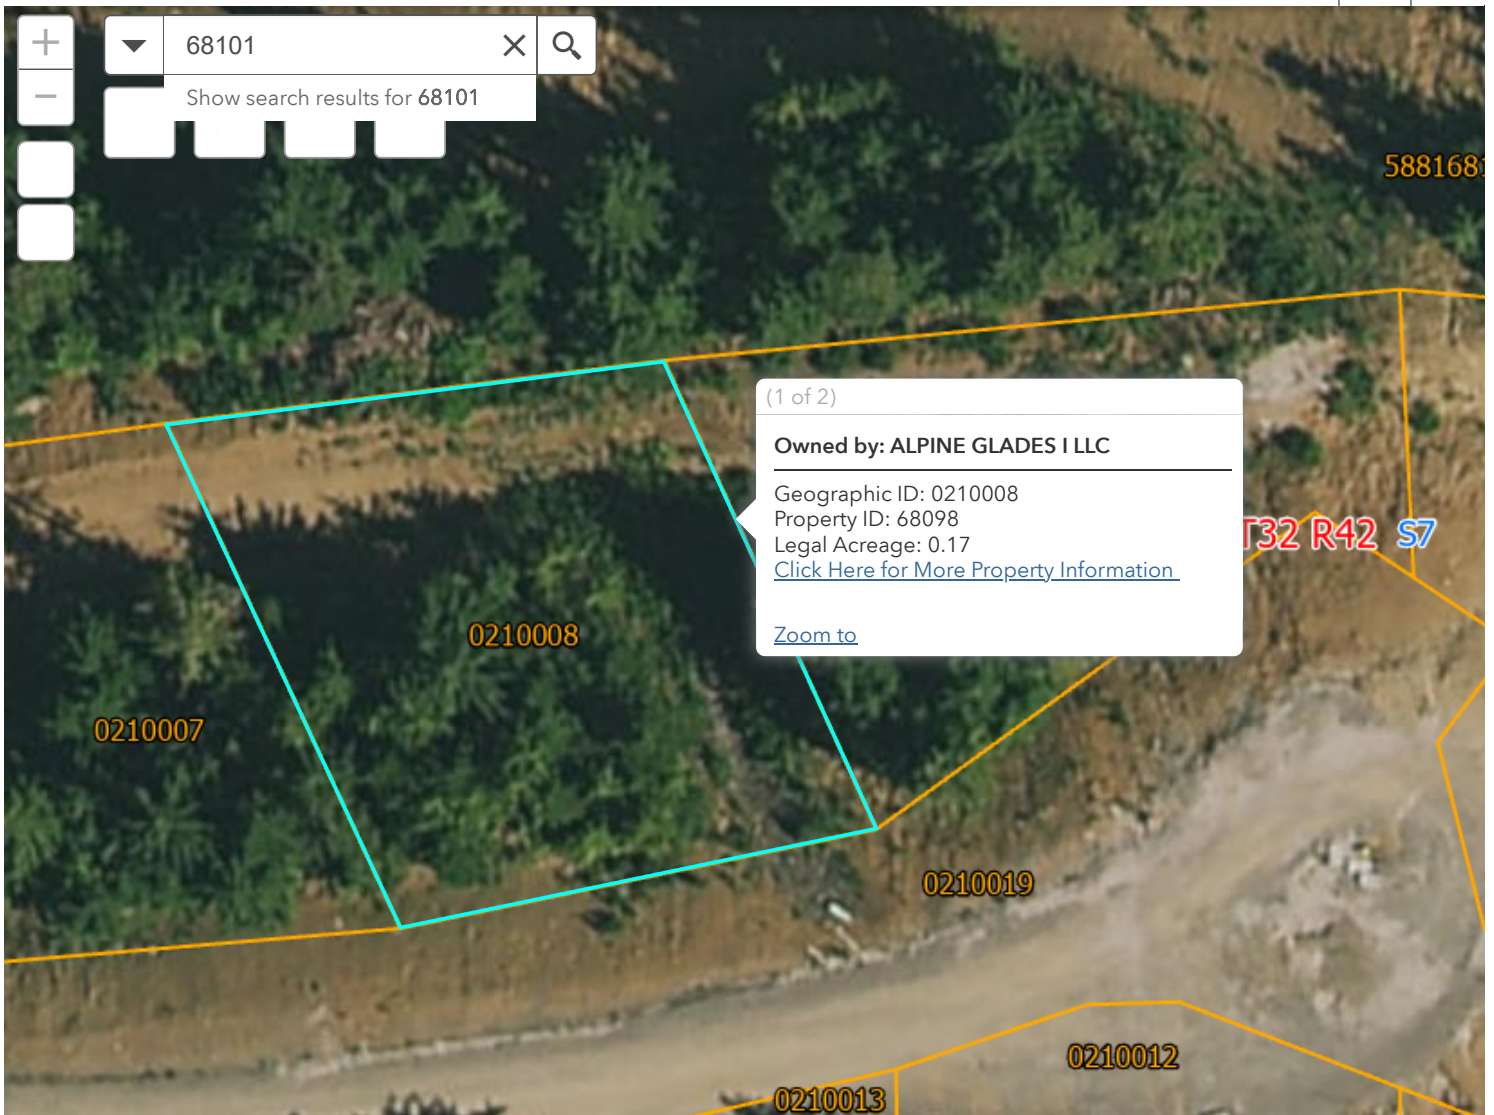

Stevens County Parcel Map

This site is down for updates between 12am and 2am daily.

2,440,571.634 487,278.053 Feet