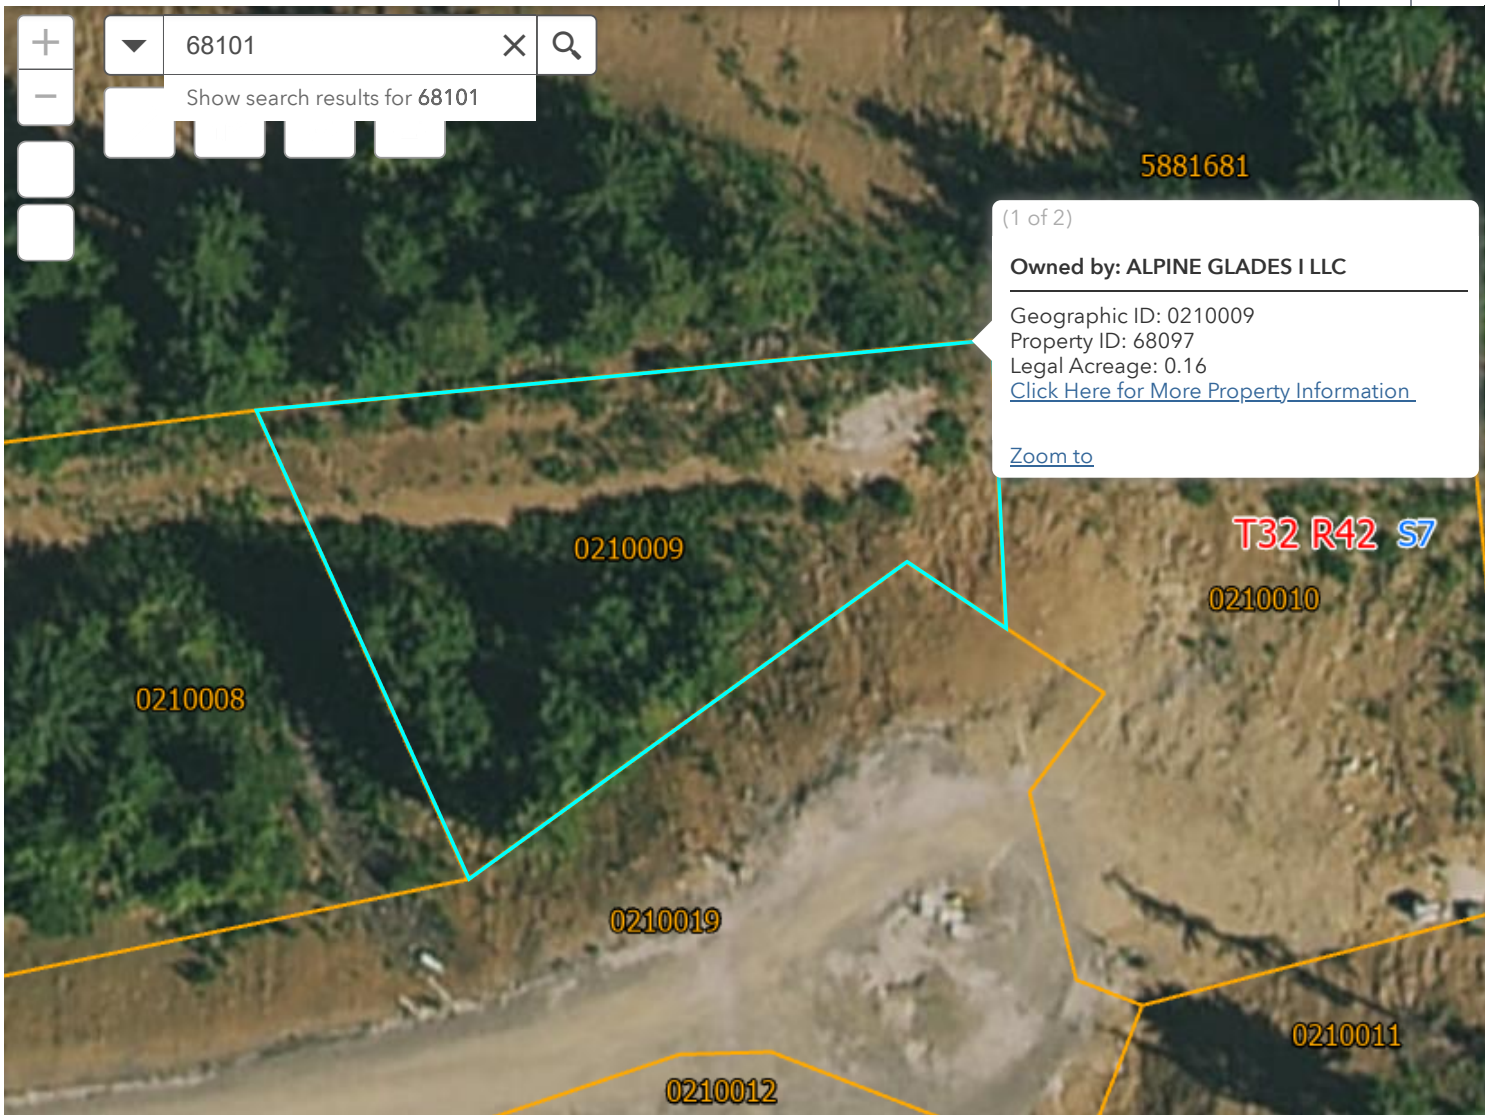

Stevens County Parcel Map

This site is down for updates between 12am and 2am daily.

30ft

2,440,680.379 487,316.603 Feet