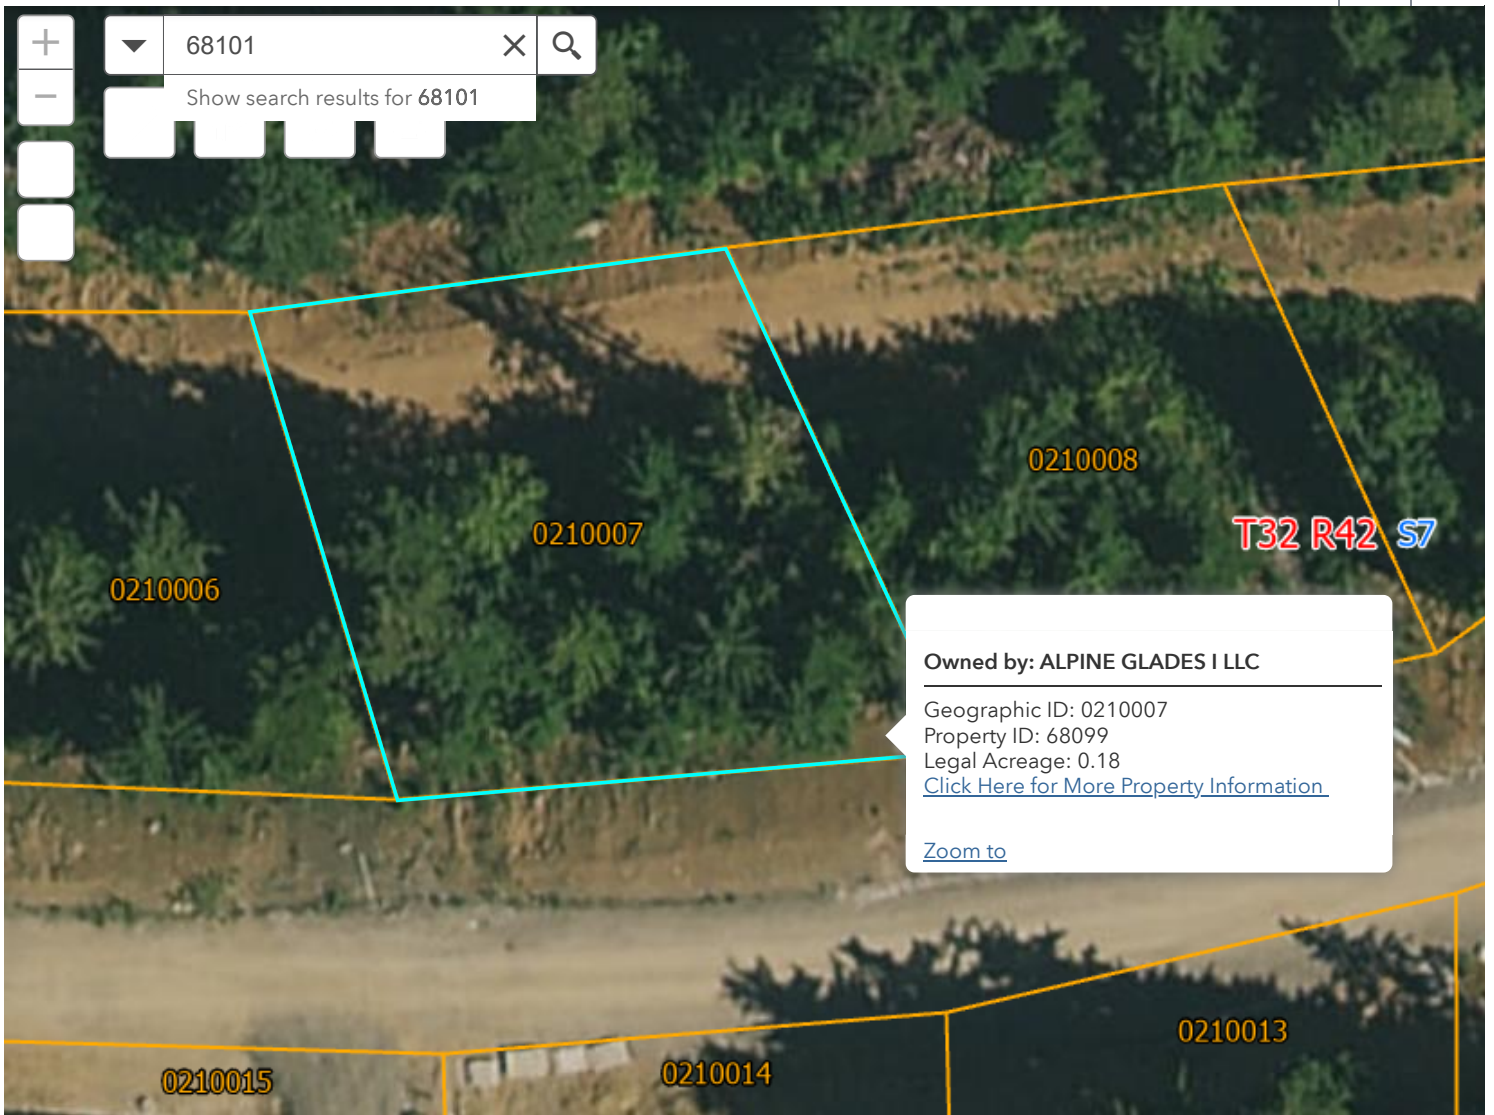

Stevens County Parcel Map

This site is down for updates between 12am and 2am daily.

30ft

2,440,666.139 487,207.280 Feet