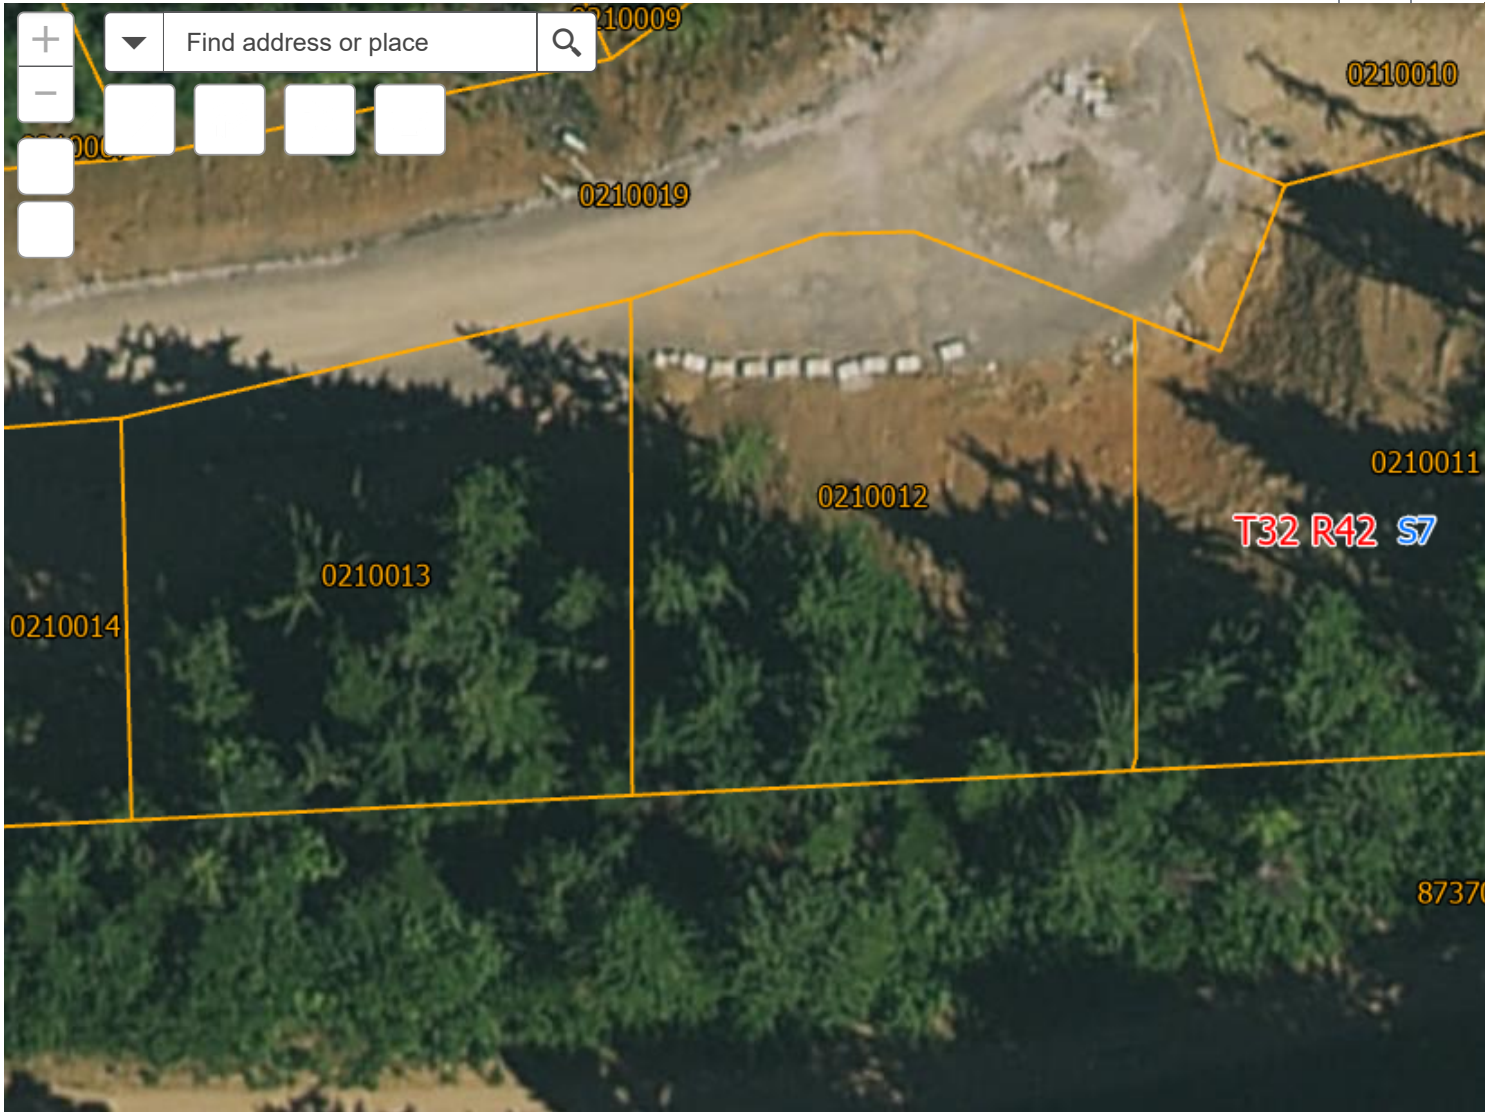

# Stevens County Parcel Map

This site is down for updates between 12am and 2am daily.

30ft

2,440,669.681 487,120.304 Feet