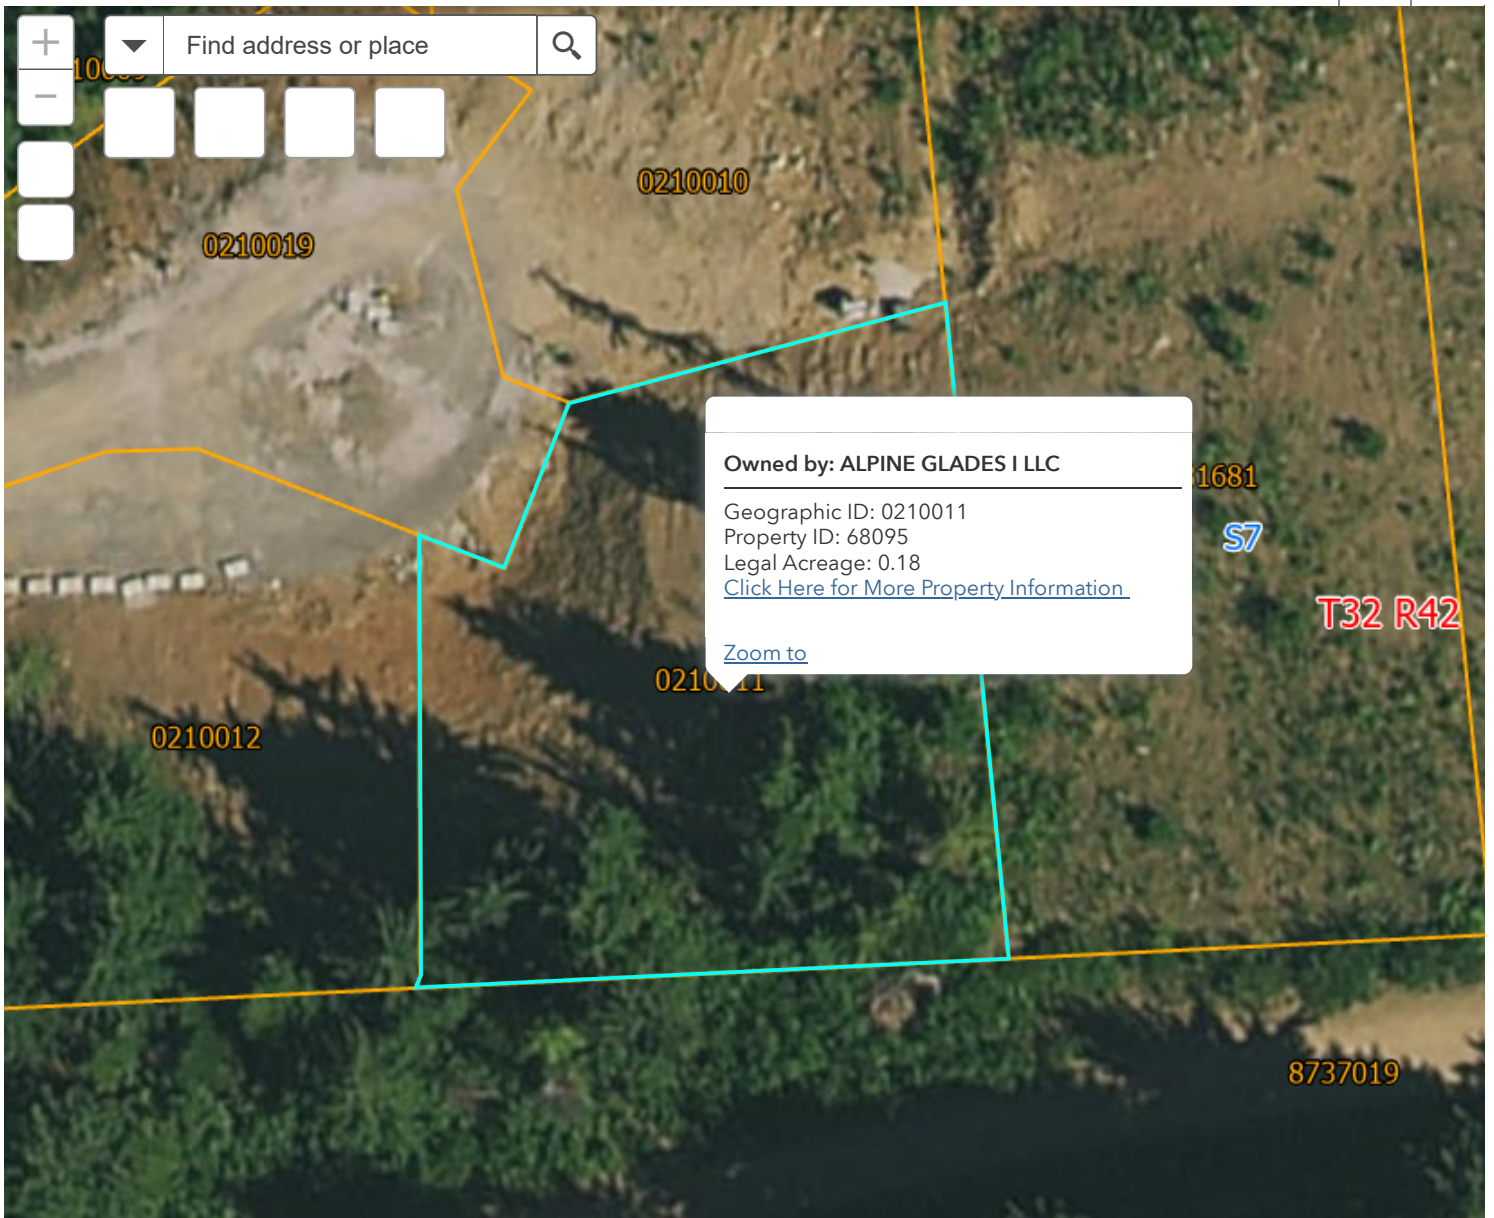

Stevens County Parcel Map

This site is down for updates between 12am and 2am daily.

2,440,882.336 487,174.997 Feet