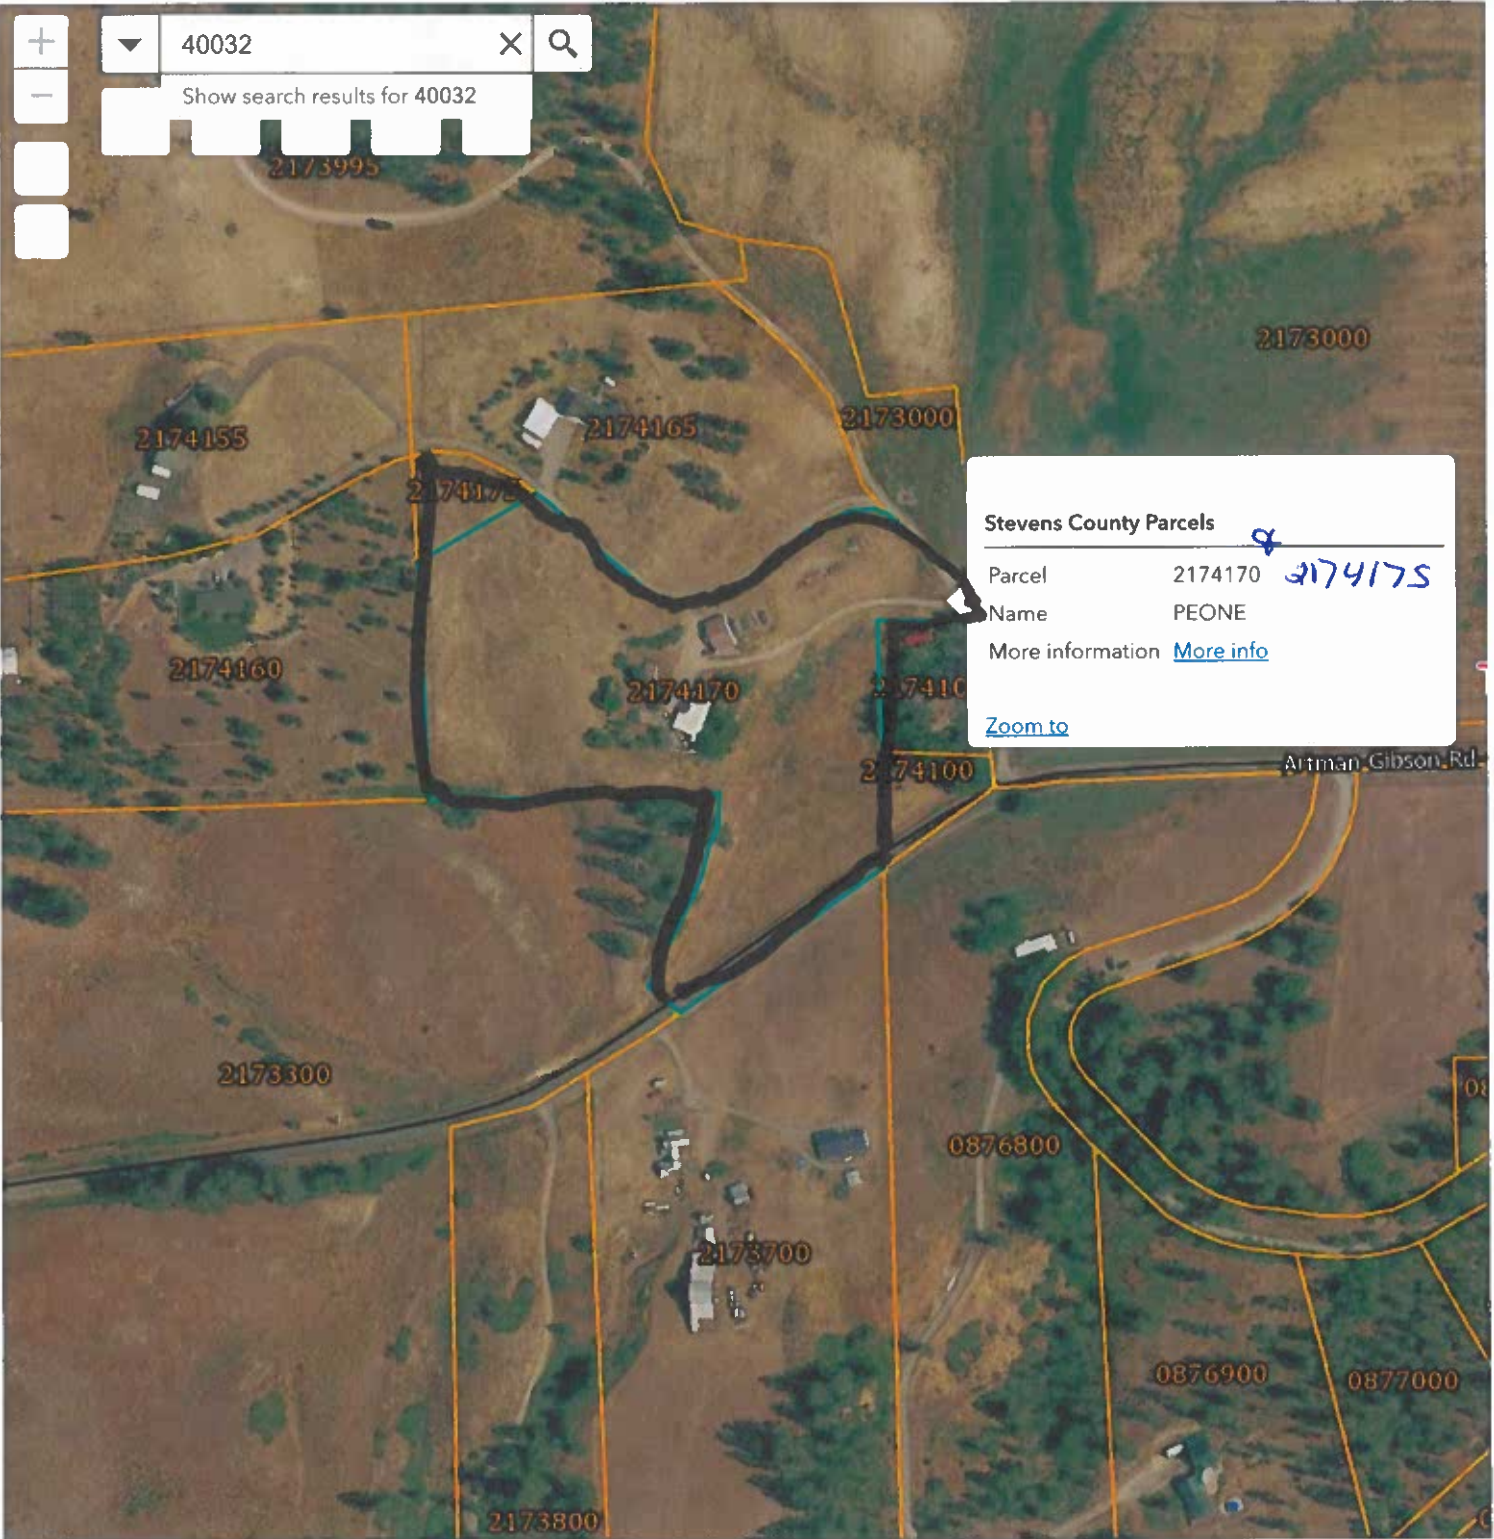

Stevens County Parcel Map

This site is down for updates between 12am and 2am daily.

Show search results for 40032

Stevens County Parcels ♀

Parcel	2174170	2174175
Name	PEONE	
More information	More info	

[Zoom to](#)