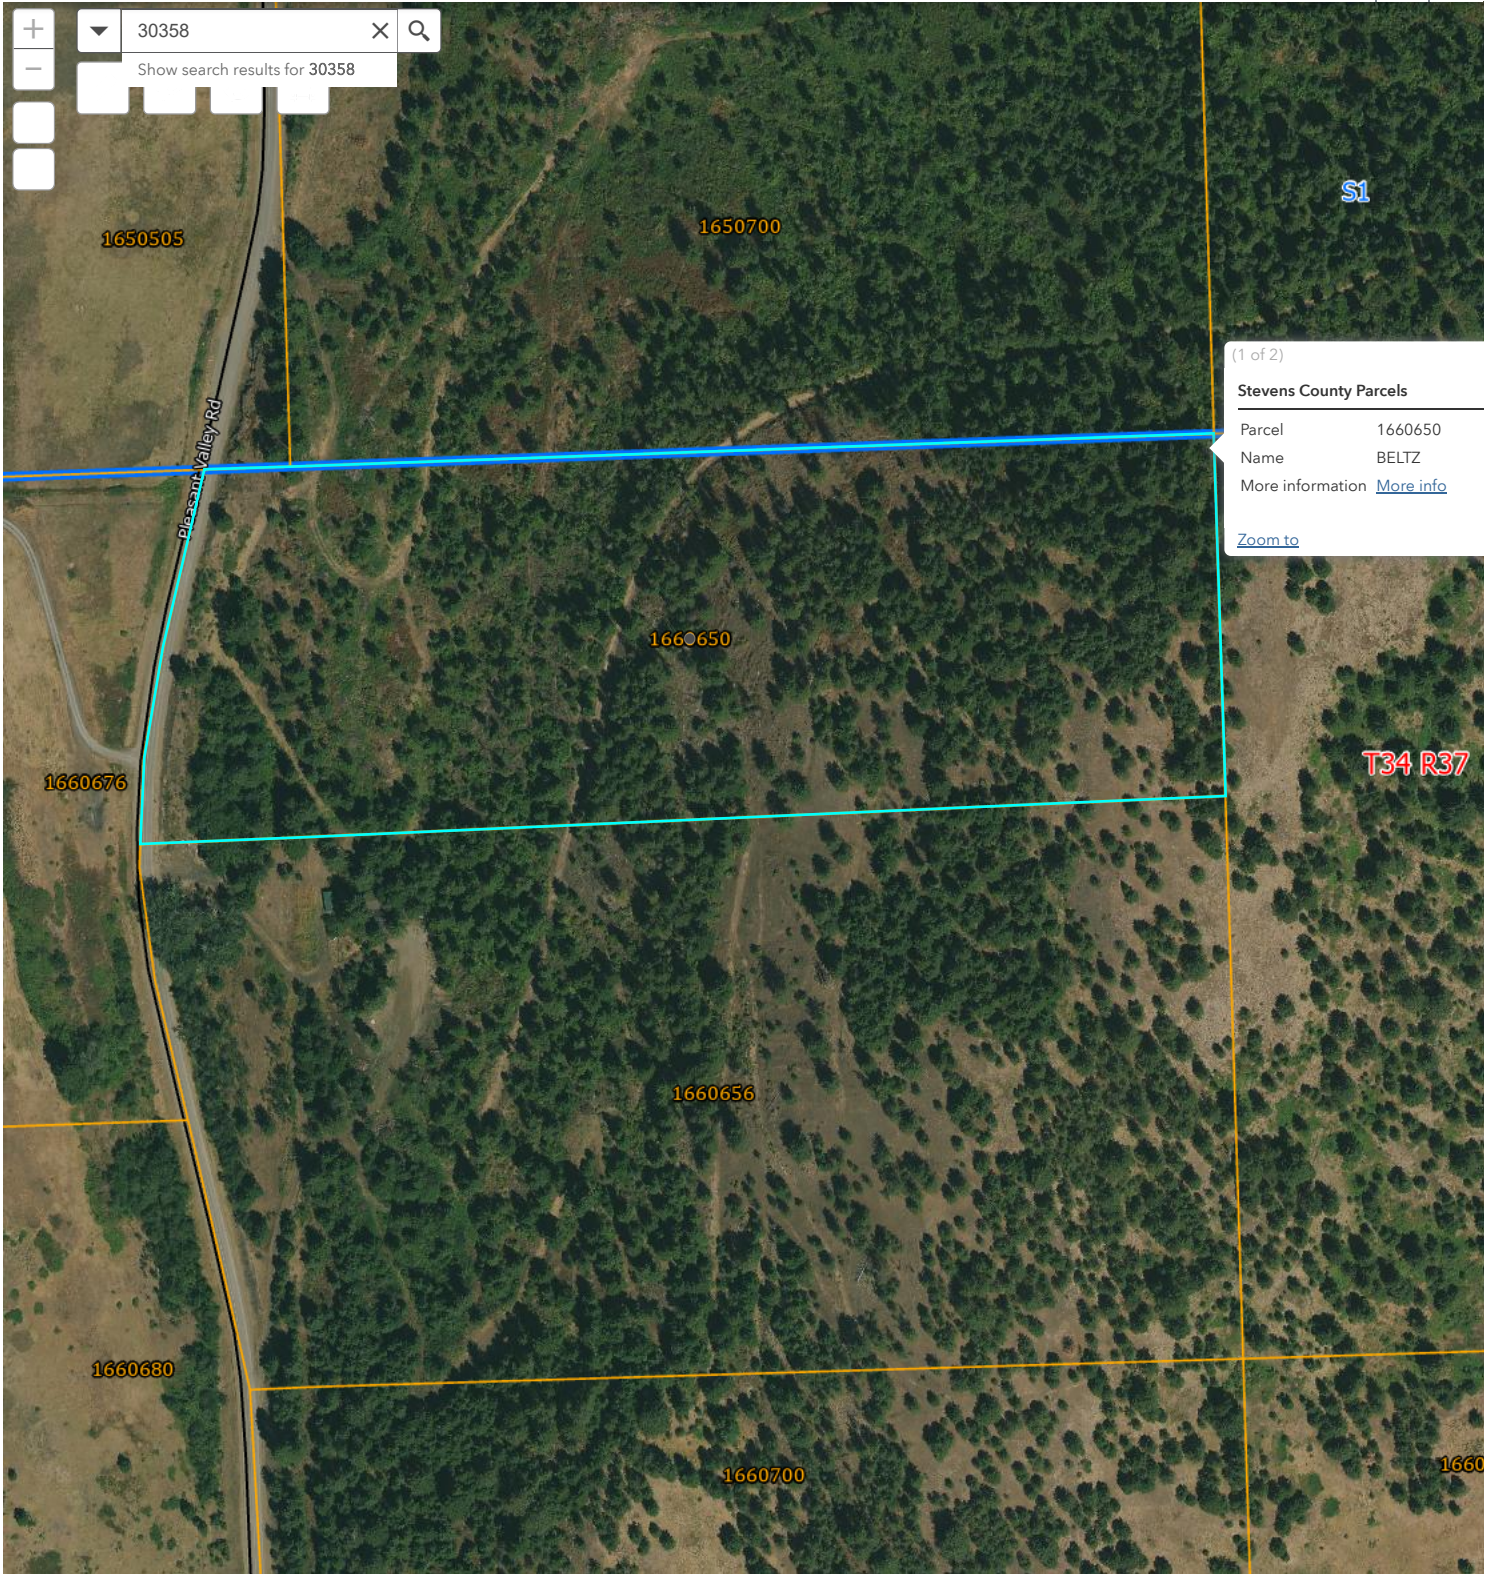

Stevens County Parcel Map

This site is down for updates between 12am and 2am daily.

(1 of 2)

Stevens County Parcels

Parcel	1660650
Name	BELTZ
More information	More info

[Zoom to](#)

200ft
 2,305,190.733 546,037.353 Feet