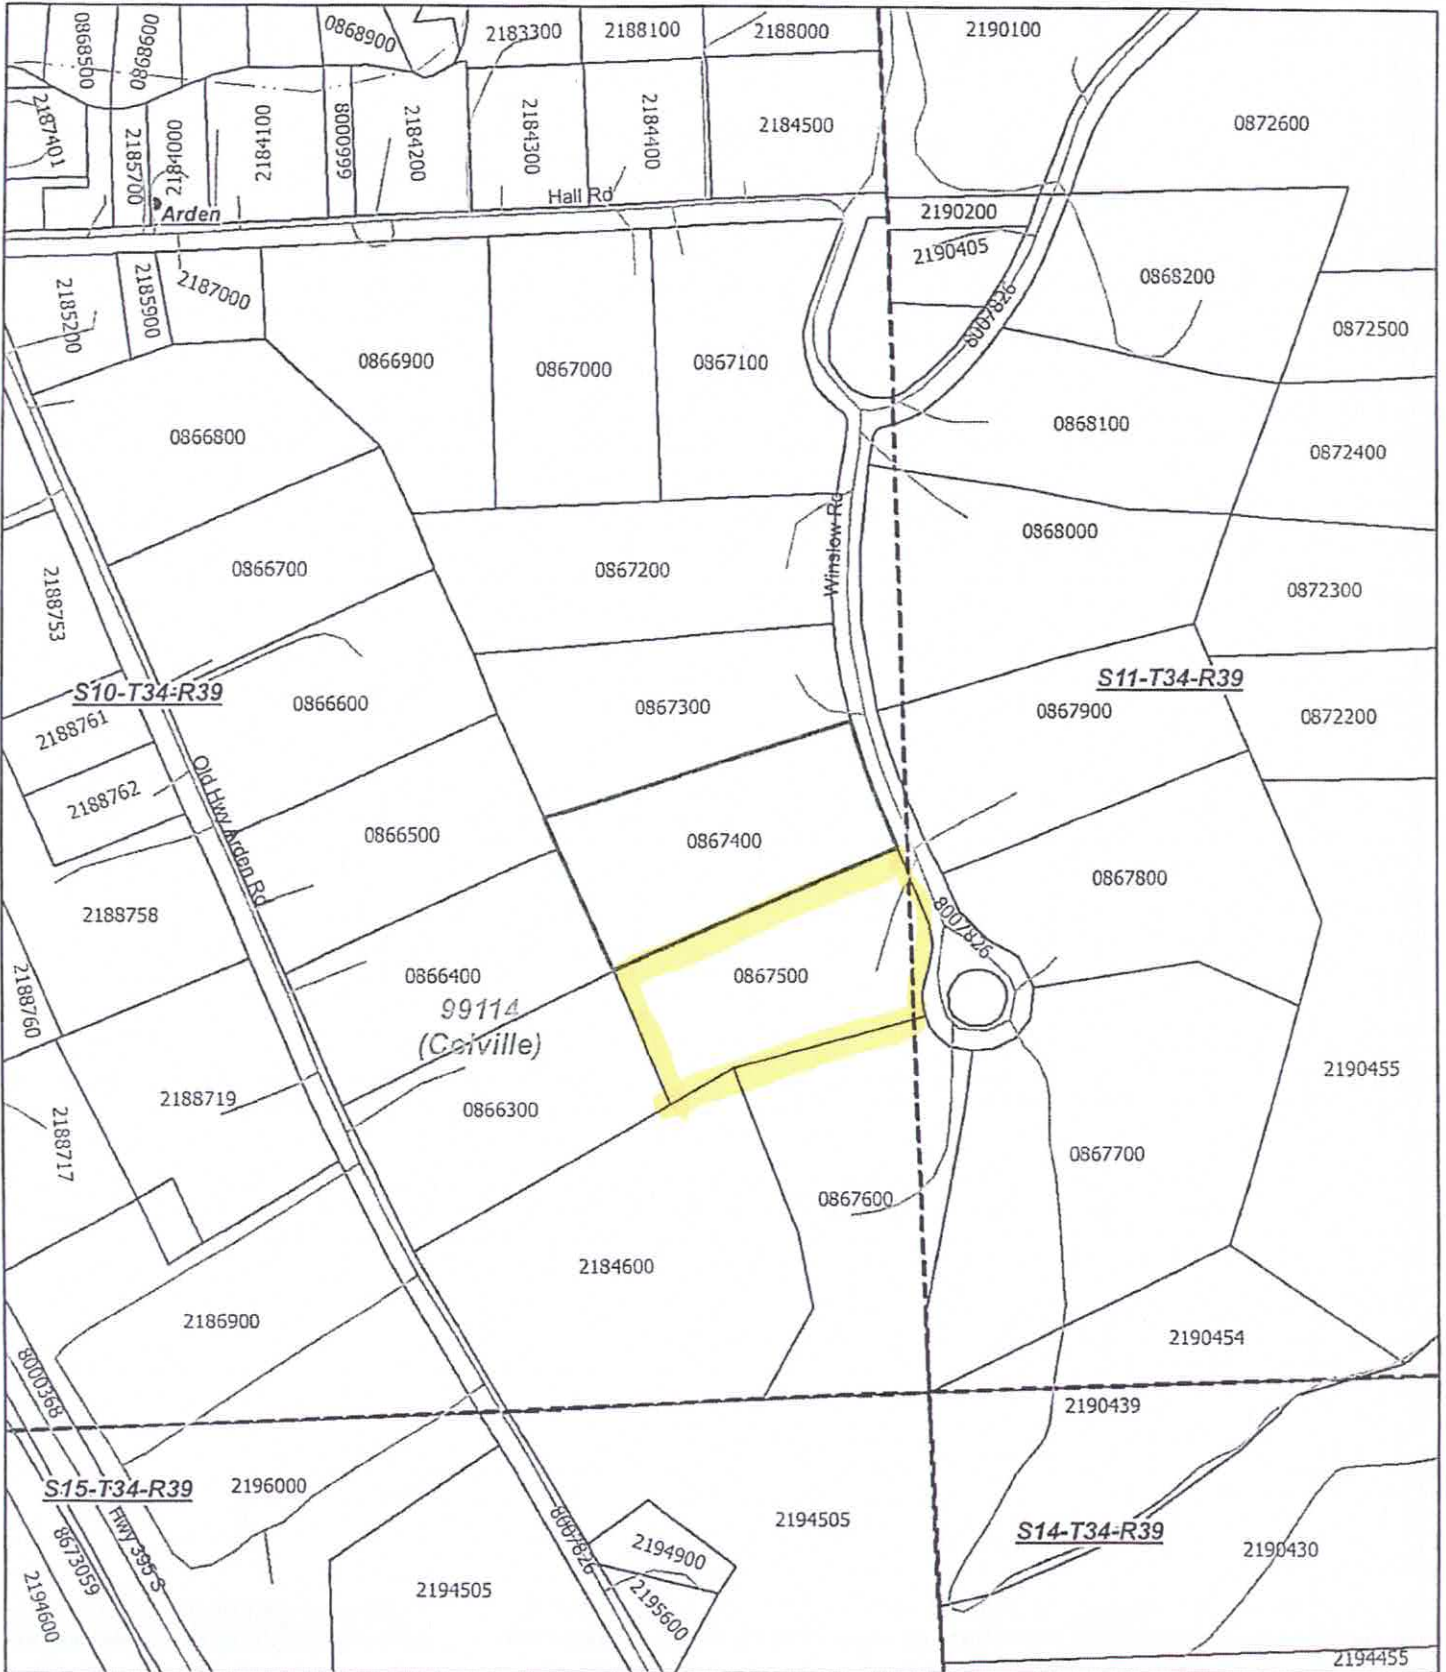

Stevens County Title Company

280 S Oak - 100 E Birch, Colville, WA 99114
(Ph) 509-684-4589 - (Fx) 509-684-5448

0 150 300 600 900 1,200 Feet

1 inch = 400 feet

This sketch is furnished for your information only. The Company has not surveyed the premises and assumes no liability for any inaccuracy therein.