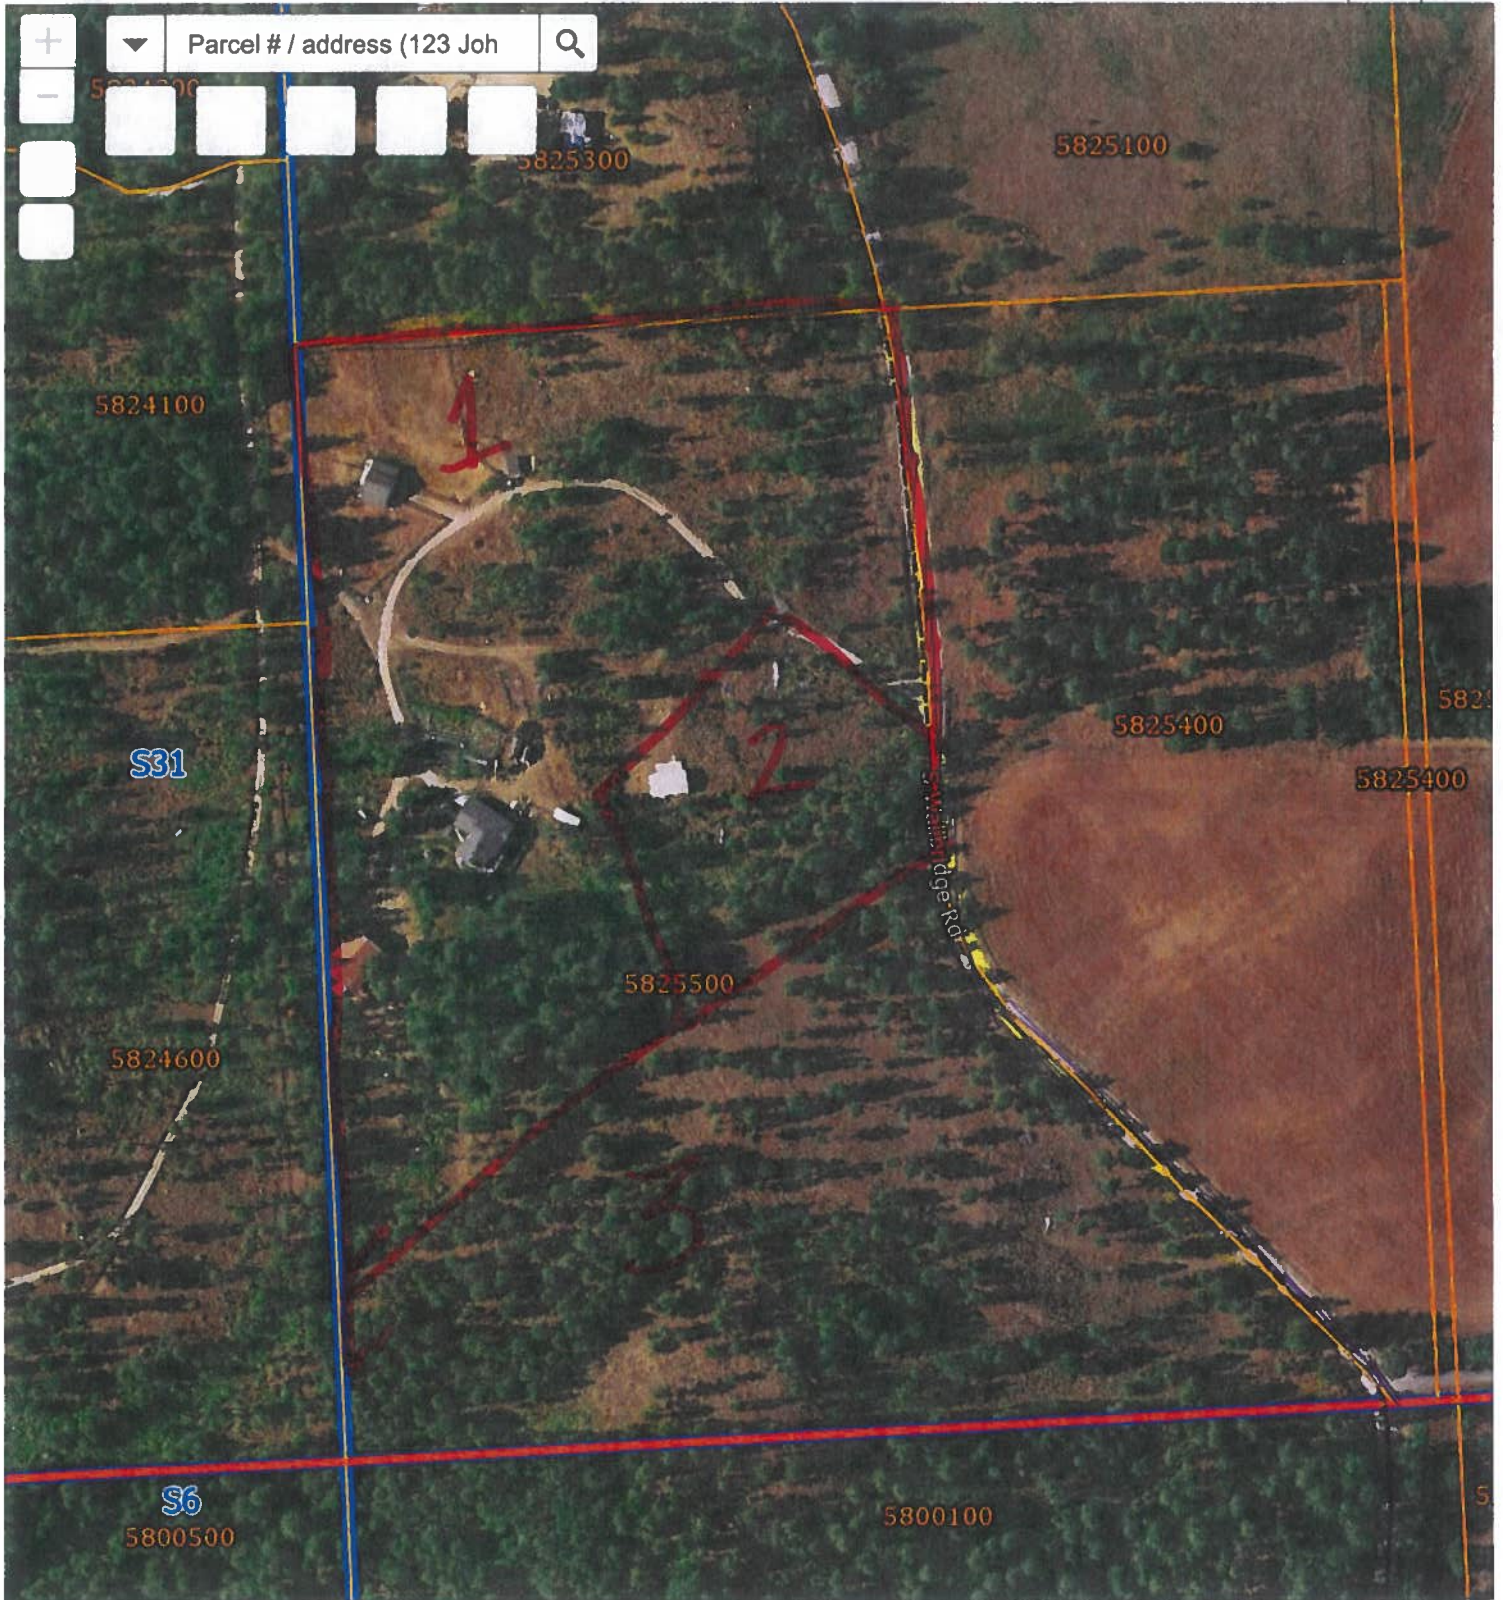

Stevens County Parcel Map

This site is down for updates between 12am and 2am daily.

Lot 1 Home
12.74 ac

Lot 2 MFH
2.30 Ac.

Lot 3 Raw land
10.16 Ac

200ft