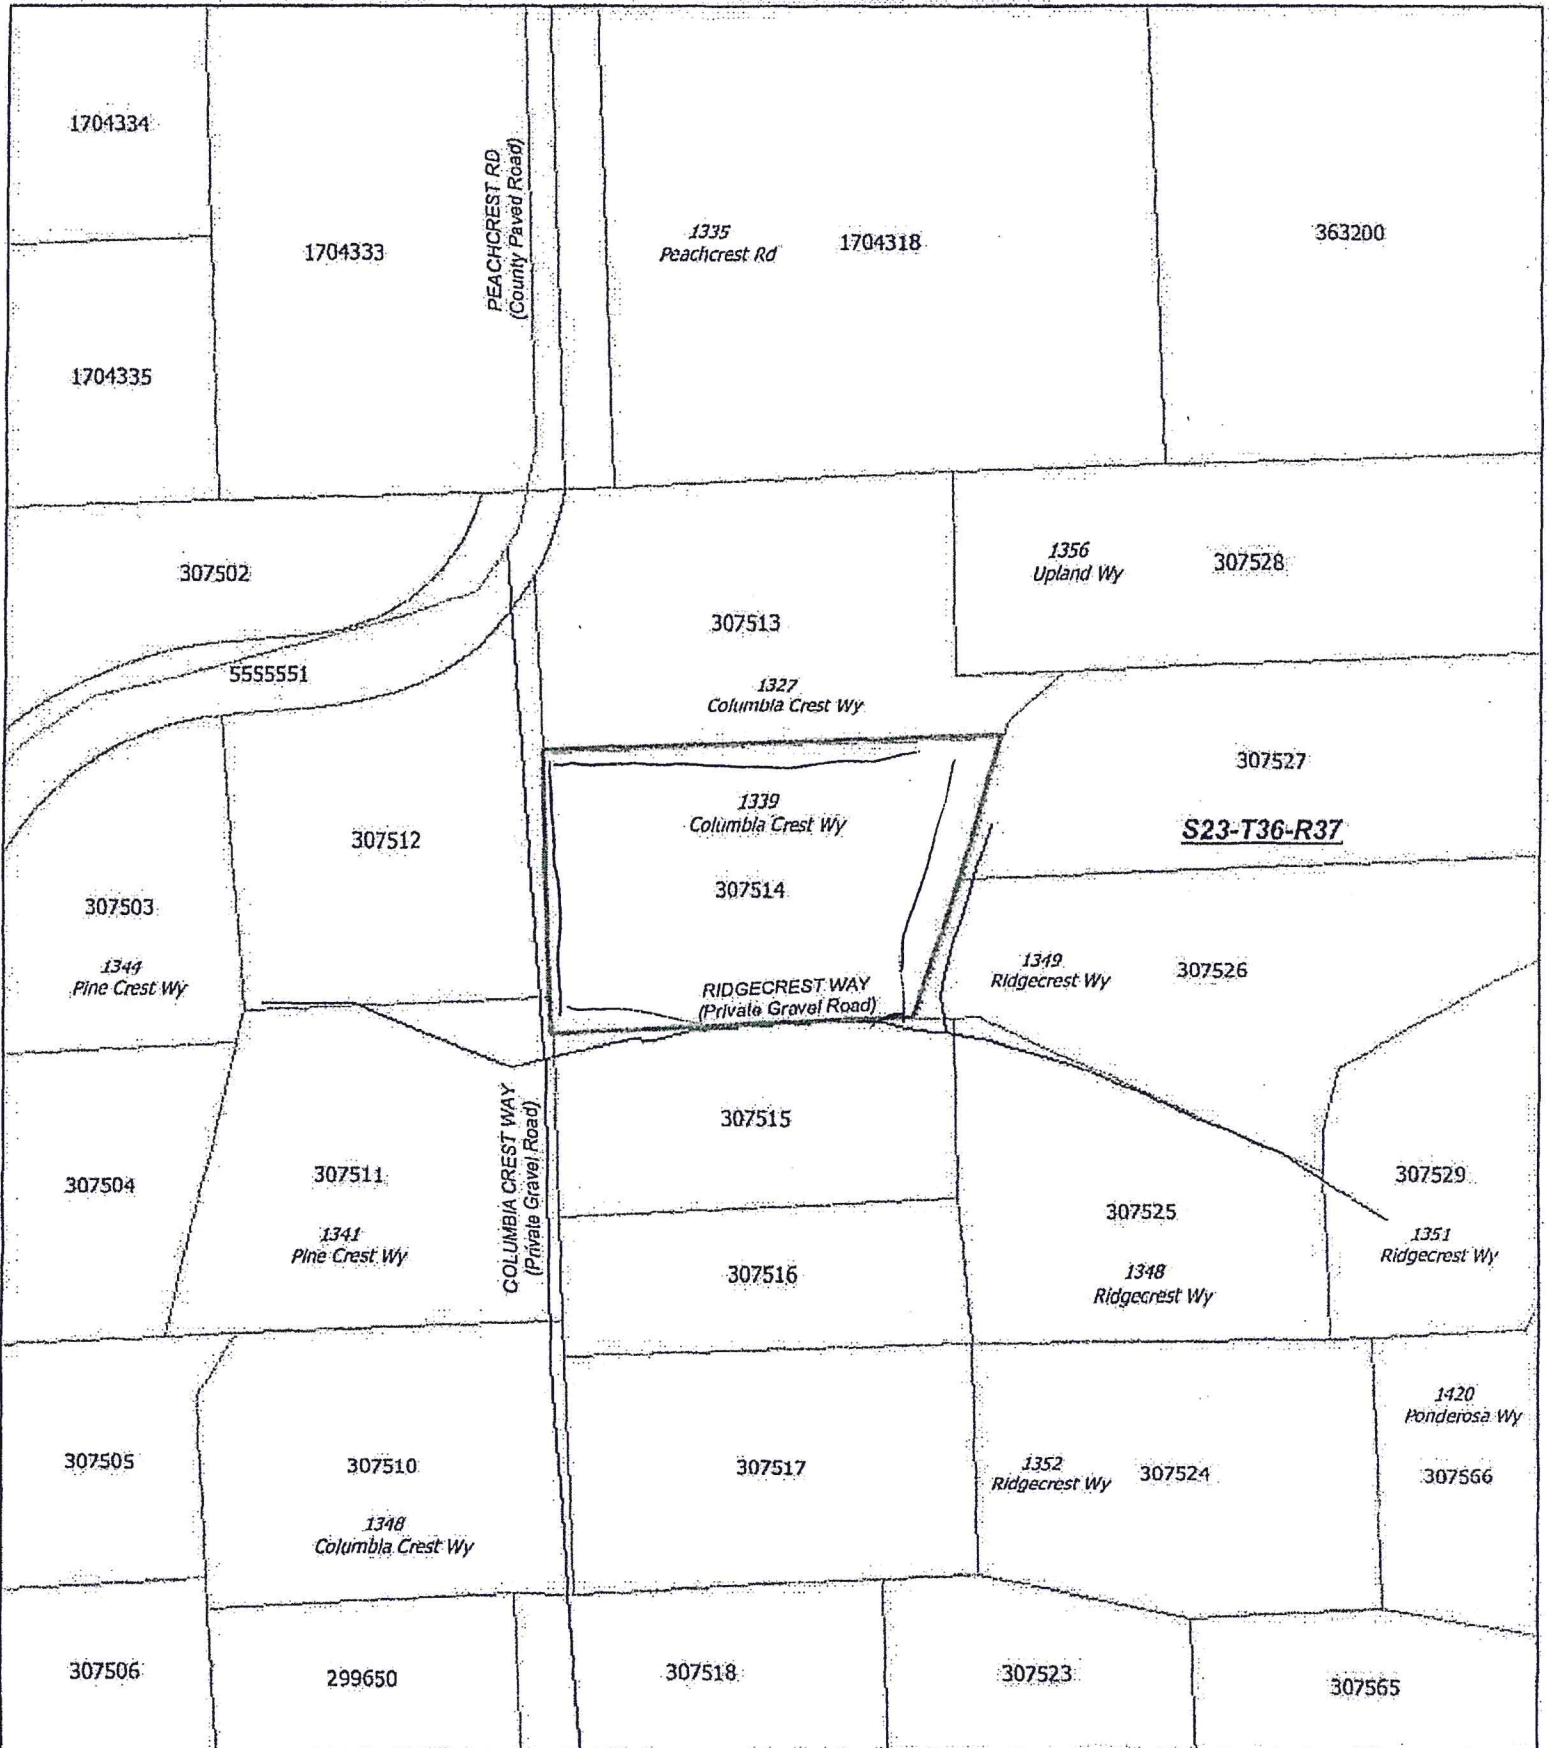

# Stevens County Title Company

280 S Oak - 100 E Birch, Colville, WA 99114  
(Ph) 509-684-4589 - (Fx) 509-684-5448

0 1530 60 90 120  
Feet

1 inch = 100 feet

This sketch is furnished for your information only. The Company has not surveyed the premises and assumes no liability for any inaccuracy therein.