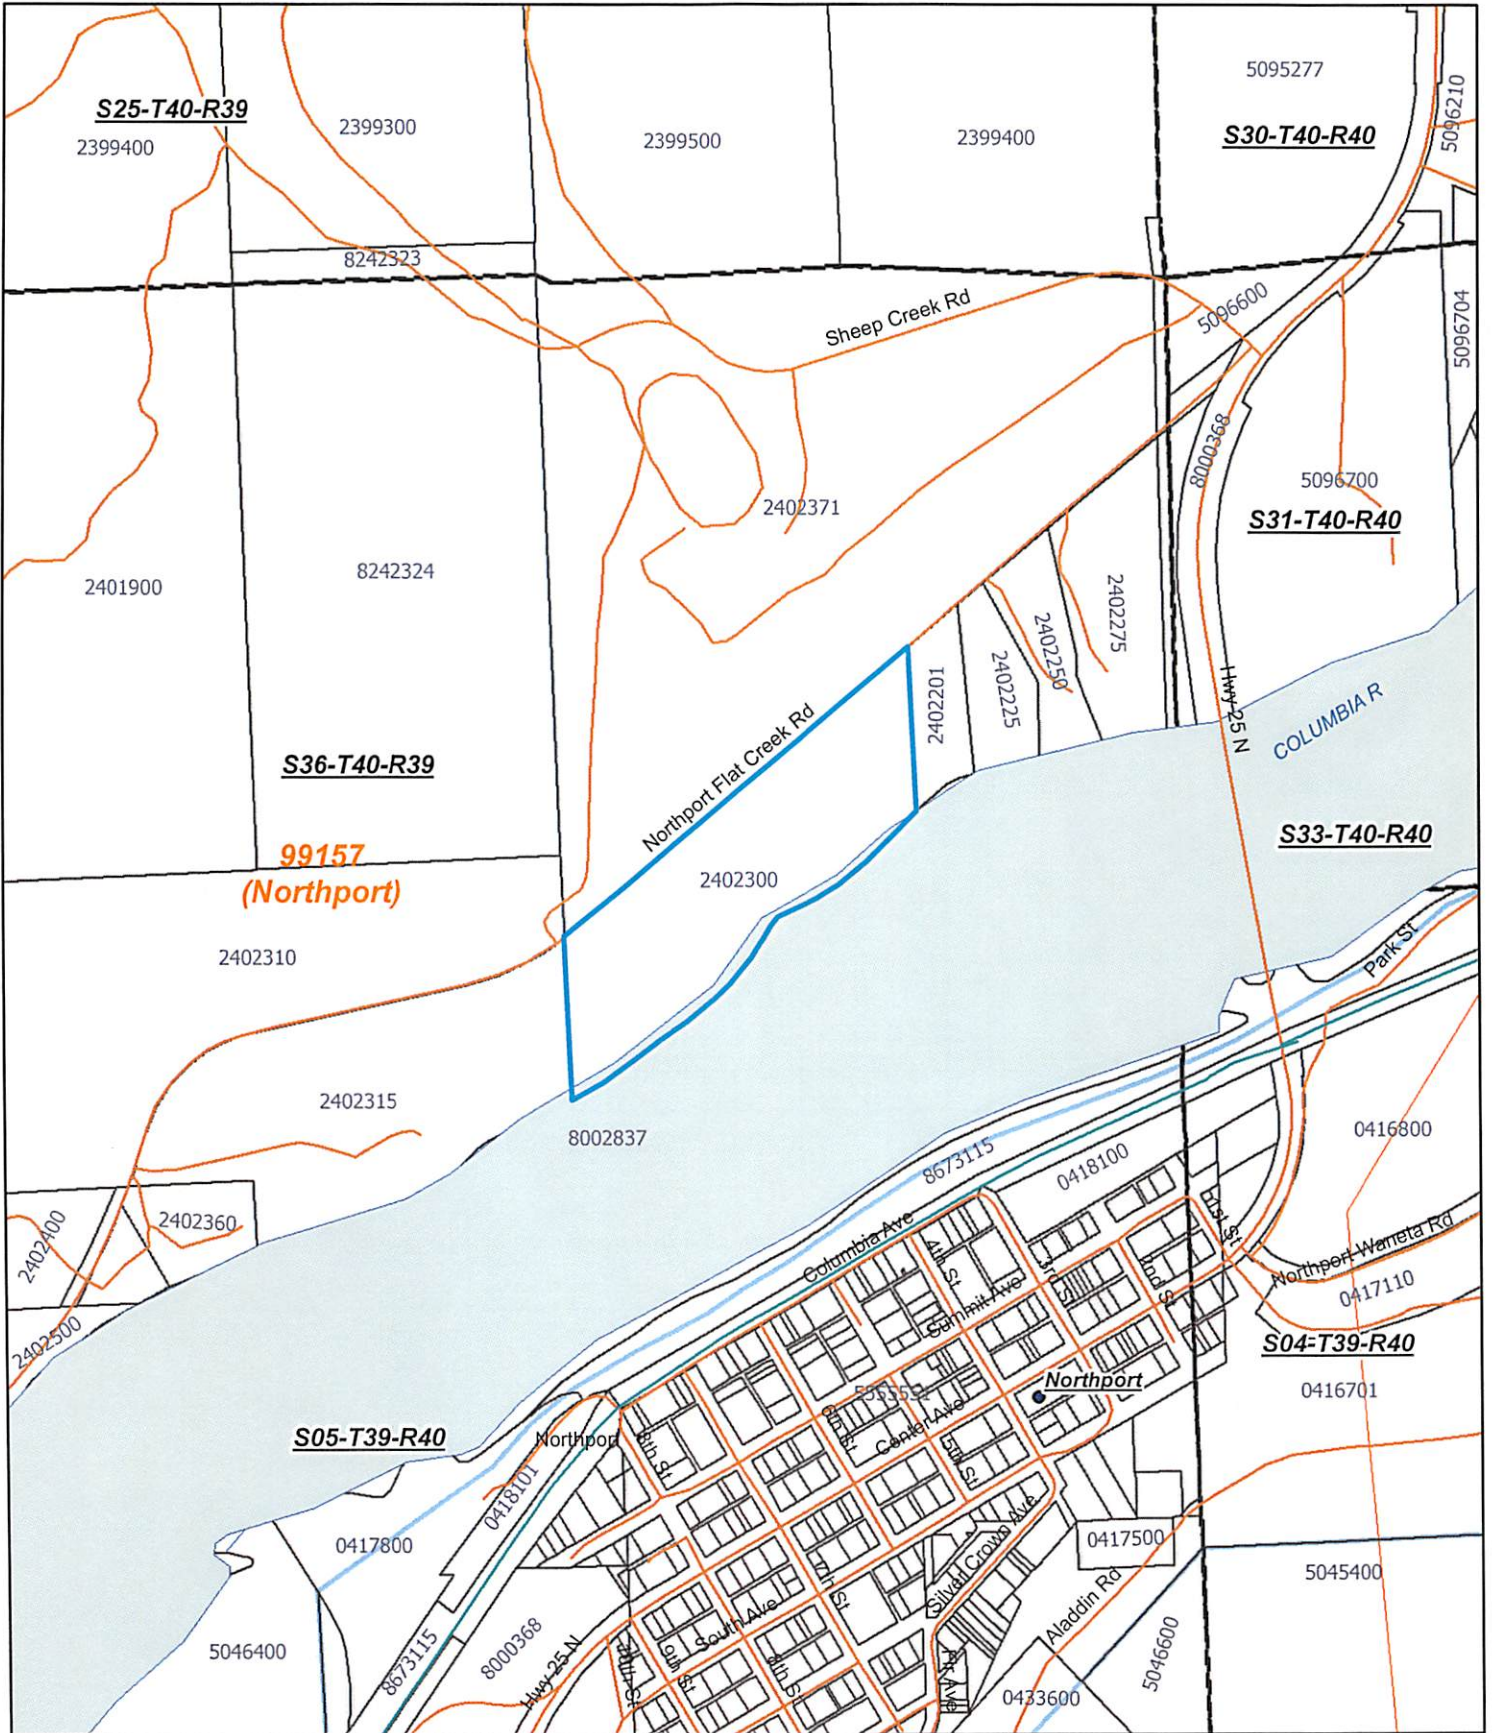

# Stevens County Title Company

280 S Oak - 100 E Birch, Colville, WA 99114  
(Ph) 509-684-4589 - (Fx) 509-684-5448

0 300 600 1,200 1,800 2,400 Feet

1 inch = 800 feet

This sketch is furnished for your information only. The Company has not surveyed the premises and assumes no liability for any inaccuracy therein.